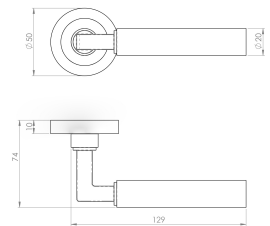

Tubular Lever Door Handles With Square Section Neck With Round Rose - Satin Brass (Lacquered) - Suitable For Use With FD30 / FD60 Fire Doors

Product Images

Description

- Tubular round rose lever handles
- Suitable for residential use or light commercial
- Concealed bolt through fixings via three piece rose

Base Material

- Made from solid brass

Finish Details

- Satin brass

Operation

- Both levers are sprung to ensure the lever always returns to its starting position.

Size Information

- Rose Diameter - 50mm
- Rose Thickness - 10mm

Spindle Size

- 8mm x 8mm square - UK Standard.

Fixings

- Concealed bolt together fixings via male and female bolts
- Grub screw fixing to spindle for extra strength once fitted to the door
- Comes supplied with male and female bolt through fixings and 8mm spindle

Products in this set

45010.1 - Tubular Lever Door Handles With Square Section Neck With Round Rose - Tested For Use With FD30 / FD60 Fire Doors - Satin Brass (Lacquered) - Pair