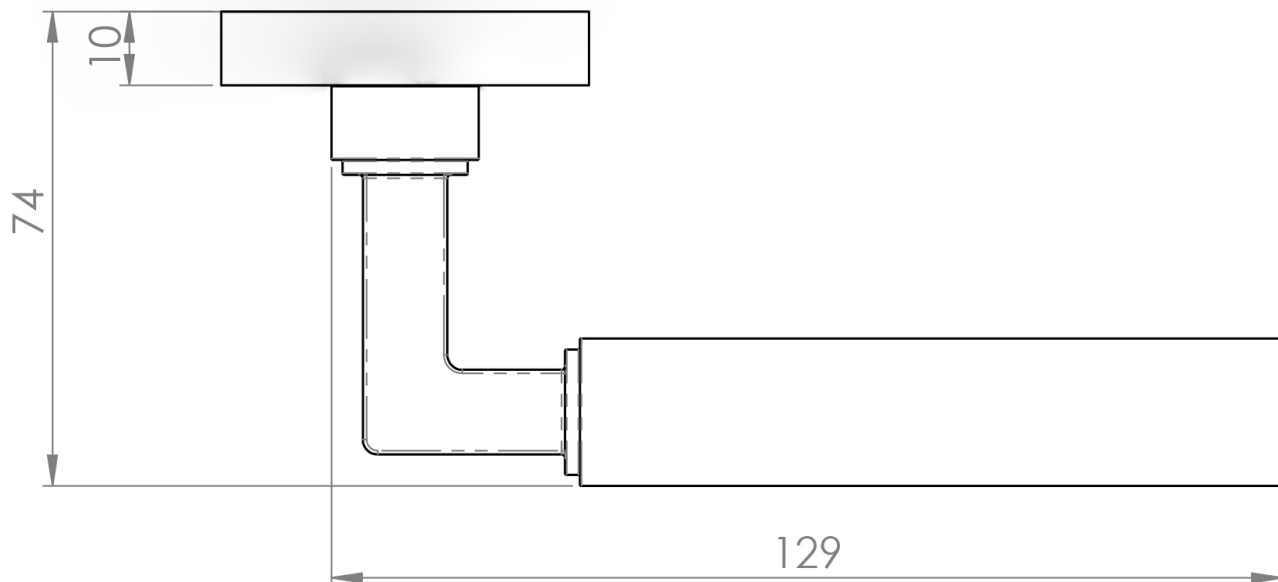

Base Material

- Made from solid brass

Finish Details

- Satin nickel

Operation

- Both levers are sprung to ensure the lever always returns to its starting position.

Size Information

- Rose Diameter - 50mm
- Rose Thickness - 10mm

Spindle Size

- 8mm x 8mm square - UK Standard.

Fixings

- Concealed bolt together fixings via male and female bolts
- Grub screw fixing to spindle for extra strength once fitted to the door
- Comes supplied with male and female bolt through fixings and 8mm spindle