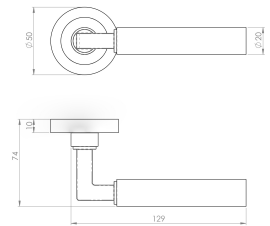

Tubular Lever Door Handles With Square Section Neck With Round Rose - Satin Nickel - Suitable For Use With FD30 / FD60 Fire Doors

Product Images

Description

- Tubular round rose lever handles
- Suitable for residential use or light commercial
- Concealed bolt through fixings via three piece rose

Base Material

- Made from solid brass

Finish Details

- Satin nickel

Operation

- Both levers are sprung to ensure the lever always returns to its starting position.

Size Information

- Rose Diameter - 50mm
- Rose Thickness - 10mm

Spindle Size

- 8mm x 8mm square - UK Standard.

Fixings

- Concealed bolt together fixings via male and female bolts
- Grub screw fixing to spindle for extra strength once fitted to the door
- Comes supplied with male and female bolt through fixings and 8mm spindle

Products in this set

45011.1 - Tubular Lever Door Handles With Square Section Neck With Round Rose - Tested For Use With FD30 / FD60 Fire Doors - Satin Nickel - Pair