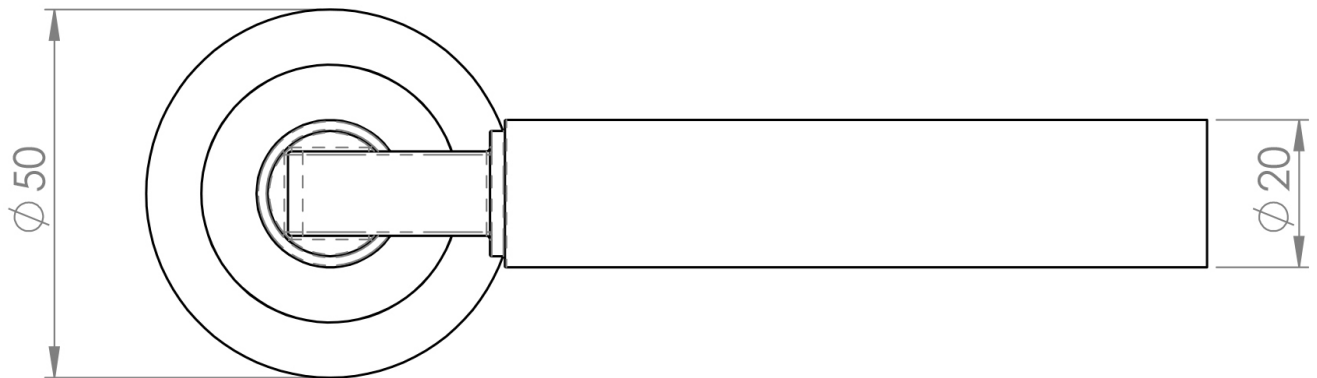

Base Material

- Made from solid brass

Finish Details

- Satin nickel

Operation

- Both levers are sprung to ensure the lever always returns to its starting position.

Size Information

- Rose Diameter - 50mm
- Rose Thickness - 10mm

Spindle Size

- 8mm x 8mm square - UK Standard.

Fixings

- Concealed bolt together fixings via male and female bolts
- Grub screw fixing to spindle for extra strength once fitted to the door
- Comes supplied with male and female bolt through fixings and 8mm spindle