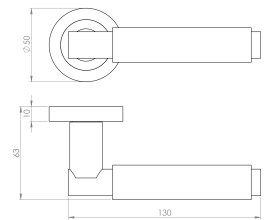

Knurled Design Lever Door Handles With Round Rose - Polished Nickel - Suitable For Use With FD30 / FD60 Fire Doors

Product Images

Description

- Knurled round rose lever handles
- Suitable for residential use or light commercial
- Concealed bolt through fixings via three piece rose

How To Order Lever Handles With A Rose

- **For Non-Locking Doors** - 1 x (Pair) Lever Handles Only

- **For Locking Doors** - 1 x (Pair) Lever Handles Only + 2 x (Each) Standard Escutcheons

- **For Euro Cylinder Locking Doors** - 1 x (Pair) Lever Handles Only + 2 x (Each) Euro Escutcheons

- **For Locking Bathroom Doors** - 1 x Pair Lever Handles Only + 1 x (Set) Turn & Emergency Release

Matching Accessories

- **Standard escutcheon** - (key hole cover to suit regular "chubb style locks")
- **Euro profile escutcheon** - (key hole cover to suit euro profile cylinders)
- **Turn & emergency release** - (a thumbturn used to lock bathroom doors, WC's and toilet doors)