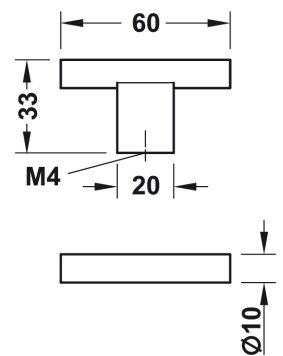

Knurled Design T Shape Cupboard Knob - Matt Black

Product Images

Description

- Knurled T bar design cupboard door knobs
- This popular design is ideal for use on modern or contemporary units including, kitchen cabinet doors, wardrobes, cupboard doors and drawers

Size Details