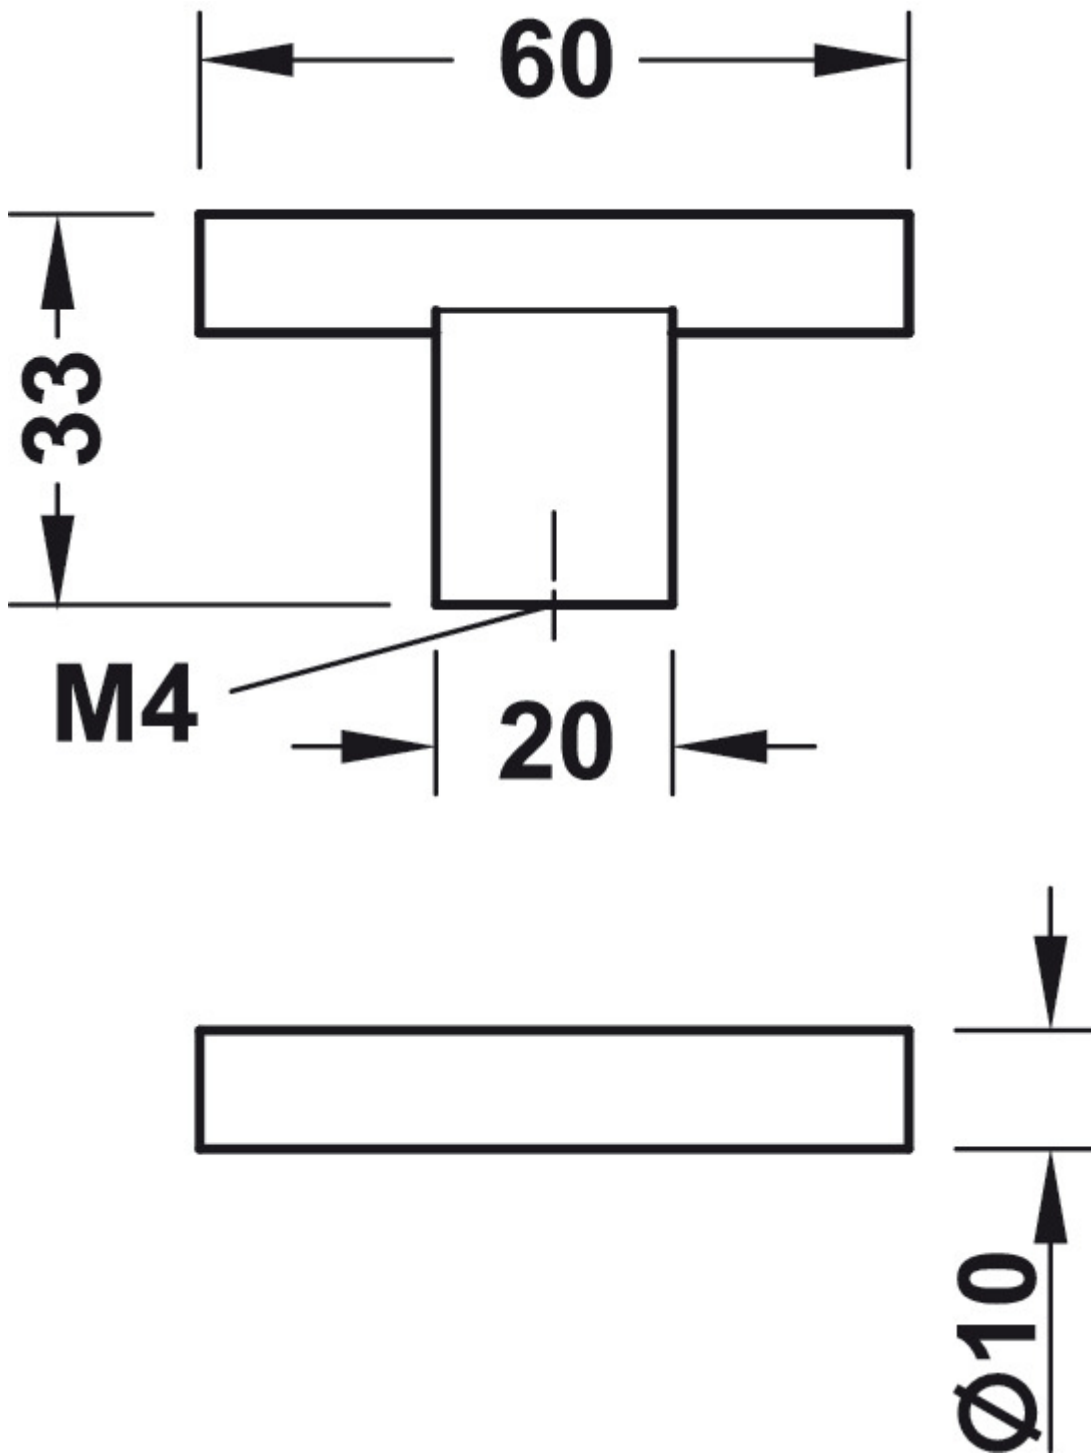

### Size Details

Item Code	T-Bar Length	T-Bar Width	Projection From Door
45056.1	60mm	10mm	33mm

## Fixings

- This handle is fitted via a M4 bolt from the rear of the door / drawer - see below diagram

- Bolt through fixings provide a superior strong fixing allowing this knob to be fitted to tall or heavy doors
- Comes supplied with M4 (diameter) x 25mm & 45mm (long) bolts, the 25mm long bolts are to suit 18mm cupboards and the 45mm designed to