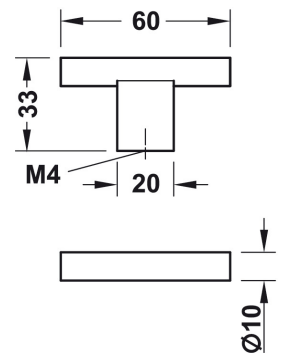

Knurled Design T Shape Cupboard Knob - Satin Brass Plated

Product Images

Description

- Knurled T bar design cupboard door knobs
- This popular design is ideal for use on modern or contemporary units including, kitchen cabinet doors, wardrobes, cupboard doors and drawers

Size Details

Item Code	T-Bar Length	T-Bar Width	Projection From Door
-----------	--------------	-------------	----------------------

45057.1	60mm	10mm	33mm
---------	------	------	------

Finish

- Satin brass

Fixings

- This handle is fitted via a M4 bolt from the rear of the door / drawer - see below diagram

- Bolt through fixings provide a superior strong fixing allowing this knob to be fitted to tall or heavy doors
- Comes supplied with M4 (diameter) x 25mm & 45mm (long) bolts, the 25mm long bolts are to suit 18mm cupboards and the 45mm designed to be cut down to length on site for thicker doors
- To save having to cut down the bolts provided we sell a range of M4 fixing bolts in various lengths