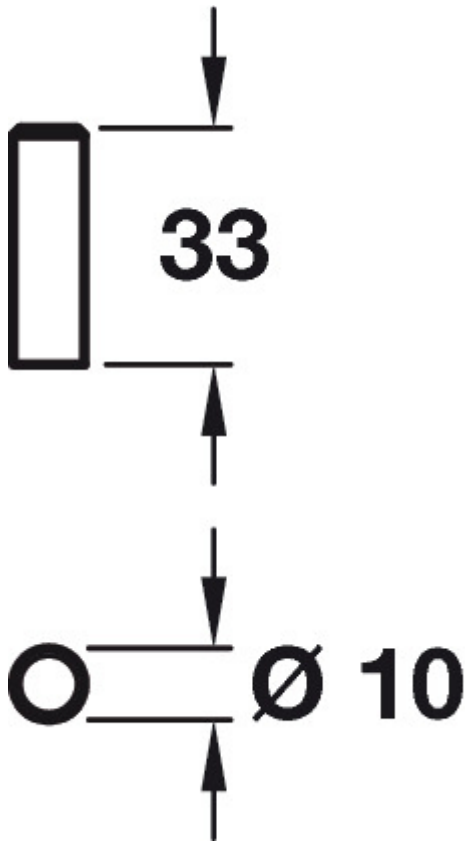

Knurled Design Cylinder Shape Cupboard Knob - Matt Black

Product Images

Description

- Knurled cylinder shape cupboard door knobs
- This popular design is ideal for use on modern or contemporary units including, kitchen cabinet doors, wardrobes, cupboard doors and drawers

Size Details

Item Code	T-Bar Width	Projection From Door
45059.1	10mm	33mm

Finish

- Matt black

Fixings

- This handle is fitted via a M4 bolt from the rear of the door / drawer - see below diagram

- Bolt through fixings provide a superior strong fixing allowing this knob to be fitted to tall or heavy doors
- Comes supplied with M4 (diameter) x 25mm & 45mm (long) bolts, the 25mm long bolts are to suit 18mm cupboards and the 45mm designed to be cut down to length on site for thicker doors
- To save having to cut down the bolts provided we sell a range of M4 fixing bolts in various lengths

Usage

- Suitable for internal use

Unit Of Sale

- These cupboard knobs are sold individually - (Each)

45059.1 - Knurled Design Cylinder Shape Cupboard Knob - Matt Black - Each

Products in this set