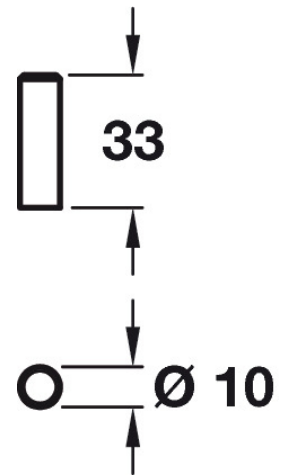

Knurled Design Cylinder Shape Cupboard Knob - Matt Black

Product Images

Description

- Knurled cylinder shape cupboard door knobs
- This popular design is ideal for use on modern or contemporary units including, kitchen cabinet doors, wardrobes, cupboard doors and drawers

Size Details

Item Code	T-Bar Width	Projection From Door
45059.1	10mm	33mm

Finish

- Matt black

Fixings

- This handle is fitted via a M4 bolt from the rear of the door / drawer - see below diagram

- Bolt through fixings provide a superior strong fixing allowing this knob to be fitted to tall or heavy doors
- Comes supplied with M4 (diameter) x 25mm & 45mm (long) bolts, the 25mm long bolts are to suit 18mm cupboards and the 45mm designed to be cut down to length on site for thicker doors
- To save having to cut down the bolts provided we sell a range of M4 fixing bolts in various lengths

Usage

- Suitable for internal use

Unit Of Sale

- These cupboard knobs are sold individually - (Each)

45059.1 - Knurled Design Cylinder Shape Cupboard Knob - Matt Black - Each

Products in this set