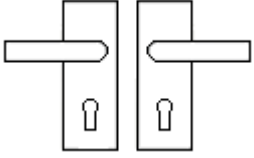


Georgian Design Traditional Scroll Door Handles With Rope Detail - Polished Brass (Lacquered)

Product Images

Description

- The Georgian door handle suite from Carlisle Brass is a traditional style handle with the Georgian rope pattern decorating the edges of the backplate and the top of the lever.
- Scrolled shaped lever fitted to a wide (48mm) rectangular backplate.
- Ideal for people looking for a traditional door handle, we've selected the Carlisle Brass Georgian range as we feel it's an excellent quality handle with a great finish, at a very reasonable price.
- This range of handles is one of the few collections that offer a short latch plate version.

Plate Styles Available

- Lever Latch Set - (Plain Plates)

- Lever Lock Set - (Plates With Key Holes)

- Bathroom Lever Set - (With Turn & Emergency Release)

- Short Plate - Lever Latch Set - (Plain Plates)

Back Plate Size

- 155mm x 48mm
- Short Plate - 110mm x 48mm

Spindle Size

- 8mm x 8mm square - UK Standard

Fixings

- Comes supplied with matching wood screws and spindle

Usage

- Suitable for domestic use
- Suitable for internal or external use.