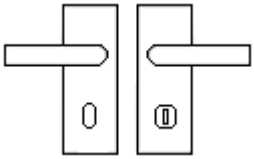

Plate Styles Available

- Lever Latch Set - (Plain Plates)

- Lever Lock Set - (Plates With Key Holes)

- Bathroom Lever Set - (With Turn & Emergency Release)

- Short Plate - Lever Latch Set - (Plain Plates)

Back Plate Size

- 155mm x 48mm
- Short Plate - 110mm x 48mm

Spindle Size

- 8mm x 8mm square - UK Standard

Fixings

- Comes supplied with matching wood screws and spindle

Usage

- Suitable for domestic use
- Suitable for internal or external use.