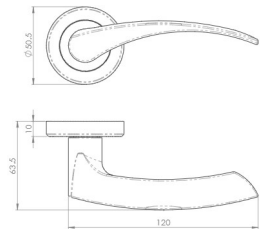

Olivier Lever Handle On Concealed Fix Round Rose - Antique Brass (Lacquered) - Suitable For Use With FD30 / FD60 Fire Doors

Product Images

Description

- Olivier round rose lever handles
- Suitable for residential use or light commercial
- Concealed bolt through fixings via push on rose
- Matching accessories available including Standard escutcheons (keyhole covers), Euro profile escutcheons and a bathroom turn & release set

How To Order Lever Handles With A Rose

- **For Non-Locking Doors** - 1 x (Pair) Lever Handles Only

- **For Locking Doors** - 1 x (Pair) Lever Handles Only + 2 x (Each) Standard Escutcheons

- **For Euro Cylinder Locking Doors** - 1 x (Pair) Lever Handles Only + 2 x (Each) Euro Escutcheons

Finish

- Antique brass

Operation

- Both levers are sprung to ensure the lever always returns to its starting position

Size Information

- Rose Diameter - 51mm
- Rose Thickness - 10mm

Spindle Size

- 8mm x 8mm square - UK Standard.

Usage

- Suitable for residential use
- Suitable for internal or external use

Unit Of Sale

- Lever handles are sold in pairs. (One pair consists of 1x left hand and 1x right hand)
- Escutcheons (key hole covers) are sold individually (each)
- Turn and emergency releases are sold as a set (One set consists of a rose with a thumbturn fitted to the inside of the door and a rose with a coin slot fitted to the outside of the door)