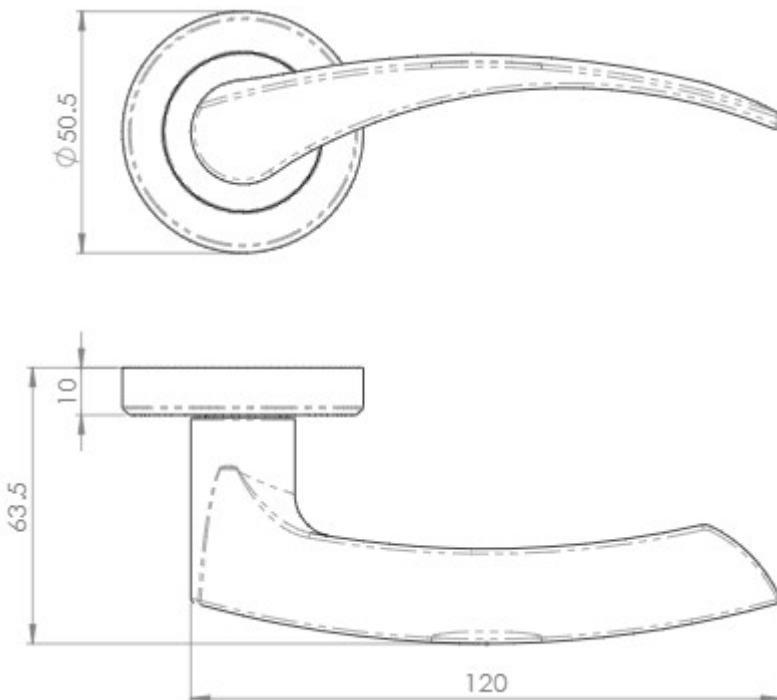

- **For Locking Bathroom Doors** - 1 x Pair Lever Handles Only + 1 x (Set) Turn & Emergency Release

Matching Accessories

- **Standard escutcheon** - (key hole cover to suit regular "chubb style locks")
- **Euro profile escutcheon** - (key hole cover to suit euro profile cylinders)
- **Turn & emergency release** - (a thumbturn used to lock bathroom doors, WC's and toilet doors)

Finish

- Antique brass

Operation

- Both levers are sprung to ensure the lever always returns to its starting position

Size Information

- Rose Diameter - 51mm
- Rose Thickness - 10mm

Spindle Size

- 8mm x 8mm square - UK Standard.

Fixings

- Concealed bolt together fixings via male and female bolts
- Grub screw fixing to spindle for extra strength once fitted to the door
- Comes supplied with male and female bolt through fixings and 8mm spindle