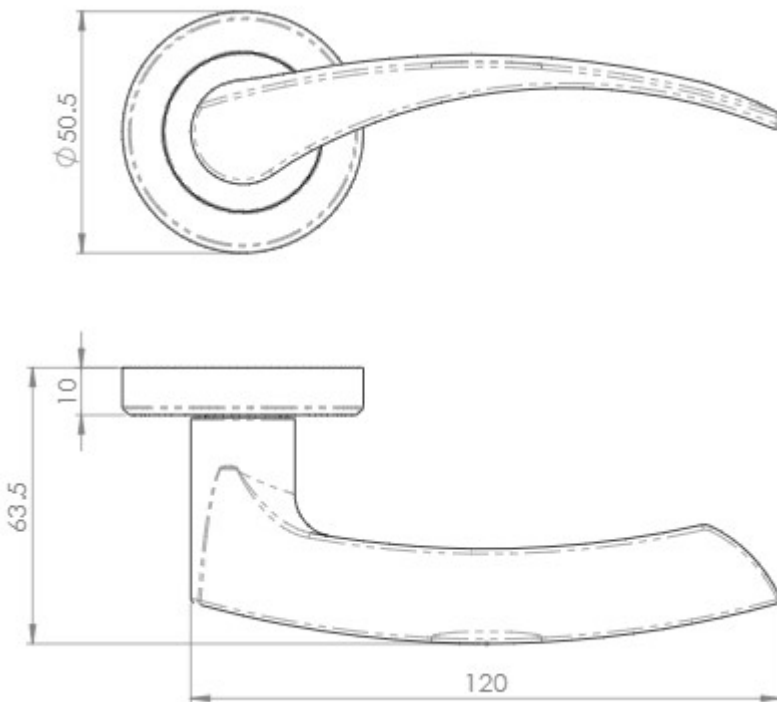

Finish

- Matt black

Operation

- Both levers are sprung to ensure the lever always returns to its starting position

Size Information

- Rose Diameter - 51mm
- Rose Thickness - 10mm

Spindle Size

- 8mm x 8mm square - UK Standard.