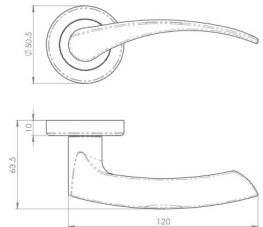

Olivier Lever Handle On Concealed Fix Round Rose - Matt Black - Suitable For Use With FD30 / FD60 Fire Doors

Product Images

Description

- Olivier round rose lever handles
- Matt black finish
- Suitable for residential use or light commercial
- Concealed bolt through fixings via push on rose
- Matching matt black accessories available including Standard escutcheons (keyhole covers), Euro profile escutcheons and a bathroom turn & release set

How To Order Lever Handles With A Rose

- **For Non-Locking Doors** - 1 x (Pair) Lever Handles Only

- **For Locking Doors** - 1 x (Pair) Lever Handles Only + 2 x (Each) Standard Escutcheons

- **For Euro Cylinder Locking Doors** - 1 x (Pair) Lever Handles Only + 2 x (Each) Euro Escutcheons

- **For Locking Bathroom Doors** - 1 x Pair Lever Handles Only + 1 x (Set) Turn & Emergency Release