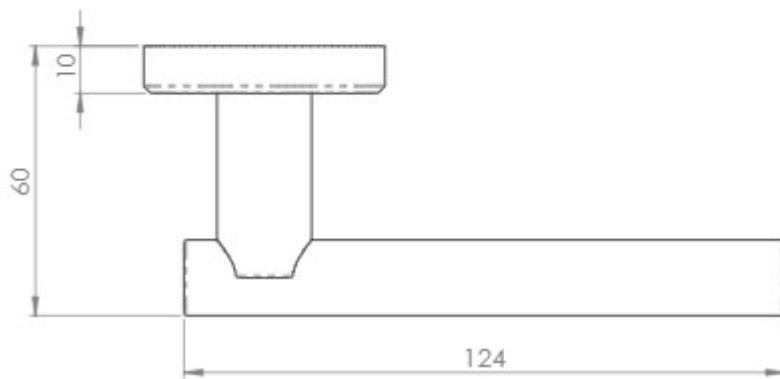

Size Information

- Rose Diameter - 51mm
- Rose Thickness - 10mm

Spindle Size

- 8mm x 8mm square - UK Standard.

Fixings

- Concealed bolt together fixings via male and female bolts
- Grub screw fixing to spindle for extra strength once fitted to the door
- Comes supplied with male and female bolt through fixings and 8mm spindle