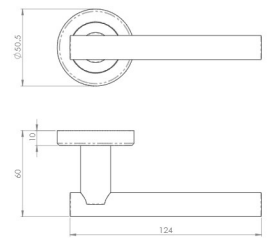

Philadelphia Lever Handle On Concealed Fix Round Rose - Antique Brass (Lacquered) - Suitable For Use With FD30 / FD60 Fire Doors

Product Images

Description

- Philadelphia round rose lever handles
- Suitable for residential use or light commercial
- Concealed bolt through fixings via push on rose
- Matching accessories available including Standard escutcheons (keyhole covers), Euro profile escutcheons and a bathroom turn & release set

How To Order Lever Handles With A Rose

- **For Non-Locking Doors** - 1 x (Pair) Lever Handles Only

- **For Locking Doors** - 1 x (Pair) Lever Handles Only + 2 x (Each) Standard Escutcheons

- **For Euro Cylinder Locking Doors** - 1 x (Pair) Lever Handles Only + 2 x (Each) Euro Escutcheons

Size Information

- Rose Diameter - 51mm
- Rose Thickness - 10mm

Spindle Size

- 8mm x 8mm square - UK Standard.

Fixings

- Concealed bolt together fixings via male and female bolts
- Grub screw fixing to spindle for extra strength once fitted to the door
- Comes supplied with male and female bolt through fixings and 8mm spindle