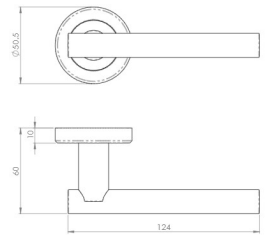

Philadelphia Lever Handle On Concealed Fix Round Rose - Matt Black - Suitable For Use With FD30 / FD60 Fire Doors

Product Images

Description

- Philadelphia round rose lever handles
- Matt black finish
- Suitable for residential use or light commercial
- Concealed bolt through fixings via push on rose
- Matching matt black accessories available including Standard escutcheons (keyhole covers), Euro profile escutcheons and a bathroom turn & release set

How To Order Lever Handles With A Rose

- **For Non-Locking Doors** - 1 x (Pair) Lever Handles Only

- **For Locking Doors** - 1 x (Pair) Lever Handles Only + 2 x (Each) Standard Escutcheons

- **For Euro Cylinder Locking Doors** - 1 x (Pair) Lever Handles Only + 2 x (Each) Euro Escutcheons

- **For Locking Bathroom Doors** - 1 x Pair Lever Handles Only + 1 x (Set) Turn & Emergency Release