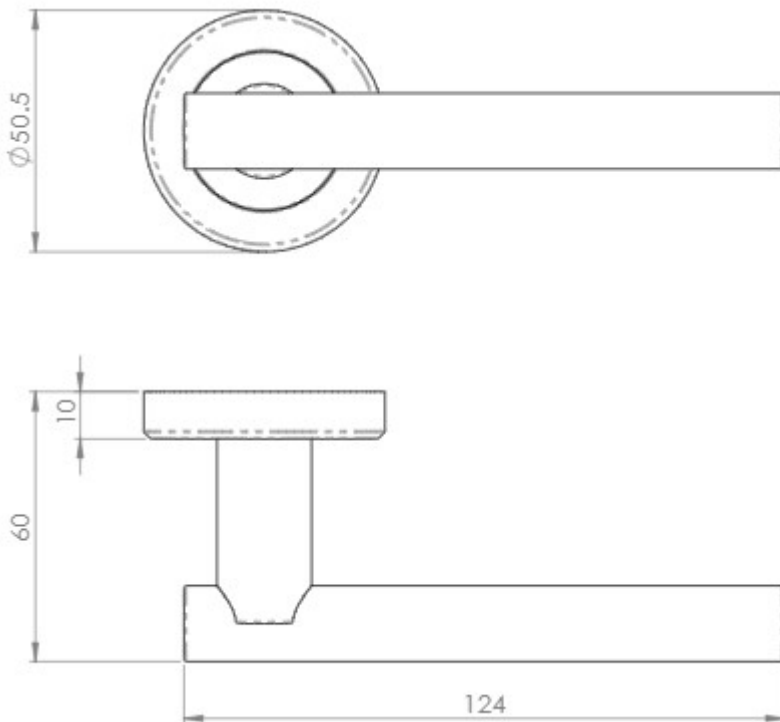

## Size Information

- Rose Diameter - 51mm
- Rose Thickness - 10mm

## Spindle Size

- 8mm x 8mm square - UK Standard.