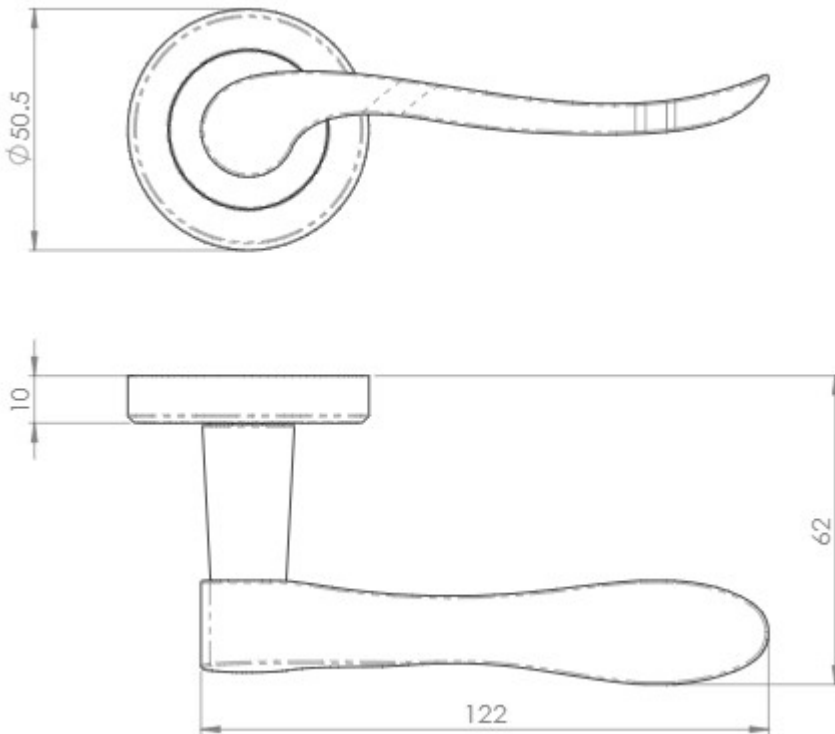

- **Turn & emergency release** - (a thumbturn used to lock bathroom doors, WC's and toilet doors)

Base Material

- Made from solid brass

Finish

- Antique brass

Operation

- Both levers are sprung to ensure the lever always returns to its starting position

Size Information

- Rose Diameter - 51mm
- Rose Thickness - 10mm

Spindle Size

- 8mm x 8mm square - UK Standard.

Fixings

- Concealed bolt together fixings via male and female bolts
- Grub screw fixing to spindle for extra strength once fitted to the door
- Comes supplied with male and female bolt through fixings and 8mm spindle

Usage

- Suitable for residential use
- Suitable for internal or external use

Unit Of Sale

- Lever handles are sold in pairs. (One pair consists of 1x left hand and 1x right hand)
- Escutcheons (key hole covers) are sold individually (each)
- Turn and emergency releases are sold as a set (One set consists of a rose with a thumbturn fitted to the inside of the door and a rose with a coin slot fitted to the outside of the door)