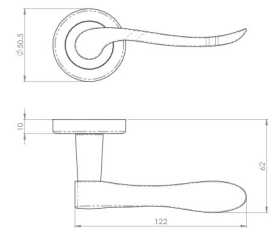

Verdun Lever Handle On Concealed Fix Round Rose - Antique Brass (Lacquered) - Suitable For Use With FD30 / FD60 Fire Doors

Product Images

Description

- Verdun round rose lever handles
- Suitable for residential use or light commercial
- Concealed bolt through fixings via push on rose
- Matching accessories available including Standard escutcheons (keyhole covers), Euro profile escutcheons and a bathroom turn & release set

How To Order Lever Handles With A Rose

- **For Non-Locking Doors** - 1 x (Pair) Lever Handles Only

- **For Locking Doors** - 1 x (Pair) Lever Handles Only + 2 x (Each) Standard Escutcheons

- **For Euro Cylinder Locking Doors** - 1 x (Pair) Lever Handles Only + 2 x (Each) Euro Escutcheons

Size Information

- Rose Diameter - 51mm
- Rose Thickness - 10mm

Spindle Size

- 8mm x 8mm square - UK Standard.

Fixings

- Concealed bolt together fixings via male and female bolts
- Grub screw fixing to spindle for extra strength once fitted to the door
- Comes supplied with male and female bolt through fixings and 8mm spindle

Usage

- Suitable for residential use
- Suitable for internal or external use

Unit Of Sale

- Lever handles are sold in pairs. (One pair consists of 1x left hand and 1x right hand)
- Escutcheons (key hole covers) are sold individually (each)
- Turn and emergency releases are sold as a set (One set consists of a rose with a thumbturn fitted to the inside of the door and a rose with a coin slot fitted to the outside of the door)