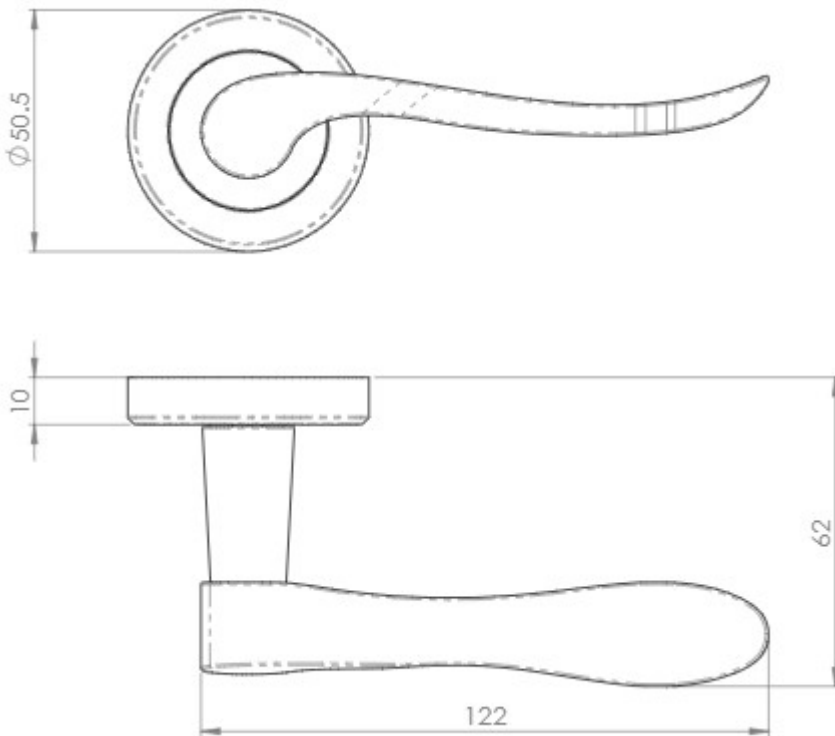

- **For Locking Bathroom Doors** - 1 x Pair Lever Handles Only + 1 x (Set) Turn & Emergency Release

Matching Accessories

- **Standard escutcheon** - (key hole cover to suit regular "chubb style locks")
- **Euro profile escutcheon** - (key hole cover to suit euro profile cylinders)
- **Turn & emergency release** - (a thumbturn used to lock bathroom doors, WC's and toilet doors)

Finish

- Matt black

Operation

- Both levers are sprung to ensure the lever always returns to its starting position

Size Information

- Rose Diameter - 51mm
- Rose Thickness - 10mm

Spindle Size

- 8mm x 8mm square - UK Standard.

Fixings

- Concealed bolt together fixings via male and female bolts
- Grub screw fixing to spindle for extra strength once fitted to the door
- Comes supplied with male and female bolt through fixings and 8mm spindle