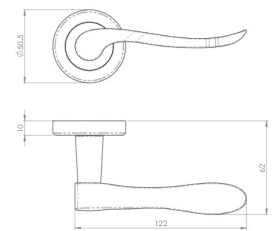

Verdun Lever Handle On Concealed Fix Round Rose - Matt Black - Suitable For Use With FD30 / FD60 Fire Doors

Product Images

Description

- Verdun round rose lever handles
- Matt black finish
- Suitable for residential use or light commercial
- Concealed bolt through fixings via push on rose
- Matching matt black accessories available including Standard escutcheons (keyhole covers), Euro profile escutcheons and a bathroom turn & release set

How To Order Lever Handles With A Rose

- **For Non-Locking Doors** - 1 x (Pair) Lever Handles Only

- **For Locking Doors** - 1 x (Pair) Lever Handles Only + 2 x (Each) Standard Escutcheons

- **For Euro Cylinder Locking Doors** - 1 x (Pair) Lever Handles Only + 2 x (Each) Euro Escutcheons

Finish

- Matt black

Operation

- Both levers are sprung to ensure the lever always returns to its starting position

Size Information

- Rose Diameter - 51mm
- Rose Thickness - 10mm

Spindle Size

- 8mm x 8mm square - UK Standard.