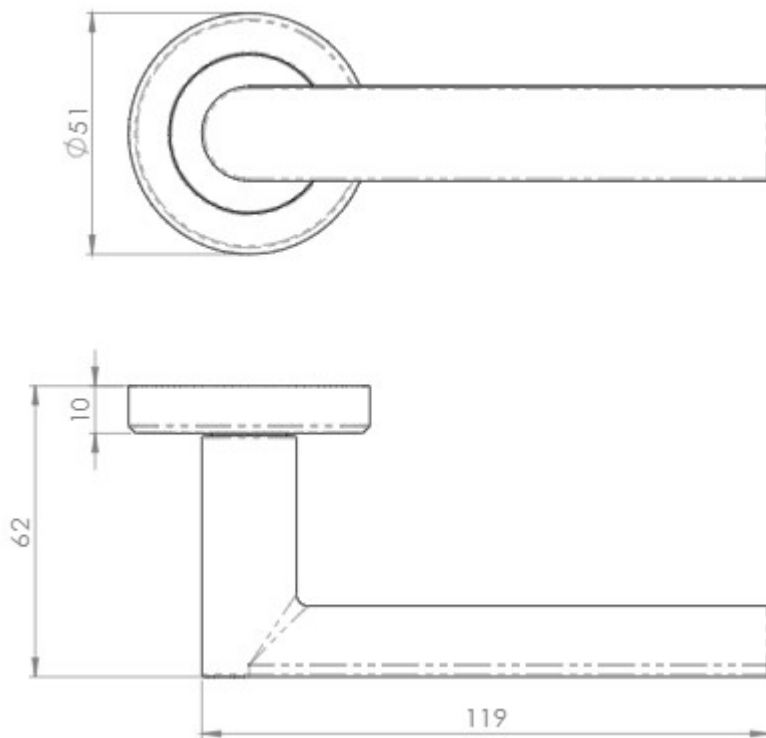

Size Information

- Rose Diameter - 51mm
- Rose Thickness - 10mm

Spindle Size

- 8mm x 8mm square - UK Standard.

Fixings

- Concealed bolt together fixings via male and female bolts
- Grub screw fixing to spindle for extra strength once fitted to the door
- Comes supplied with male and female bolt through fixings and 8mm spindle