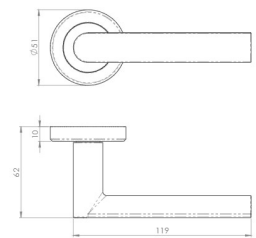

Edge Lever Handle On Concealed Fix Round Rose - Antique Brass (Lacquered) - Suitable For Use With FD30 / FD60 Fire Doors

Product Images

Description

- Edge round rose lever handles
- Suitable for residential use or light commercial
- Concealed bolt through fixings via push on rose
- Matching accessories available including Standard escutcheons (keyhole covers), Euro profile escutcheons and a bathroom turn & release set

How To Order Lever Handles With A Rose

- **For Non-Locking Doors** - 1 x (Pair) Lever Handles Only

- **For Locking Doors** - 1 x (Pair) Lever Handles Only + 2 x (Each) Standard Escutcheons

- **For Euro Cylinder Locking Doors** - 1 x (Pair) Lever Handles Only + 2 x (Each) Euro Escutcheons

Size Information

- Rose Diameter - 51mm
- Rose Thickness - 10mm

Spindle Size

- 8mm x 8mm square - UK Standard.

Fixings

- Concealed bolt together fixings via male and female bolts
- Grub screw fixing to spindle for extra strength once fitted to the door
- Comes supplied with male and female bolt through fixings and 8mm spindle

- Turn and emergency releases are sold as a set (One set consists of a rose with a thumbturn fitted to the inside of the door and a rose with a coin slot fitted to the outside of the door)

Products in this set