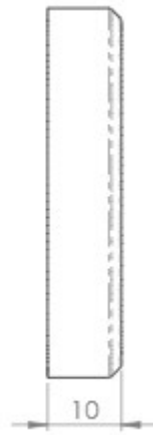

Euro Profile Escutcheon On Concealed Fix Round Rose - Matt Black

Product Images

Description

- Euro profile escutcheon with concealed fixings

Finish

- Matt black

Base Material

- Solid Brass

Dimensions

- 50mm diameter
- 10mm Depth

Important Information

- Each - (1 x escutcheon)

Products in this set

48091.1 - Euro Profile Escutcheon On Concealed Fix Round Rose - Matt Black - Each