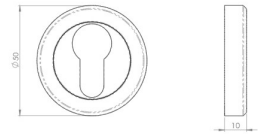

Euro Profile Escutcheon On Concealed Fix Round Rose - Matt Black

Product Images

Description

- Euro profile escutcheon with concealed fixings

Finish

- Matt black

Base Material

- Solid Brass

Dimensions

- 50mm diameter
- 10mm Depth

Important Information

- Each - (1 x escutcheon)

Products in this set

48091.1 - Euro Profile Escutcheon On Concealed Fix Round Rose - Matt Black - Each