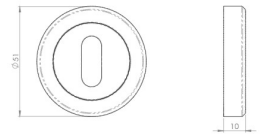

Standard Profile Escutcheon On Concealed Fix Round Rose - Antique Brass (Lacquered)

Product Images

Description

- Standard profile escutcheon with concealed fixings

Finish

- Antique brass

Base Material

- Solid Brass