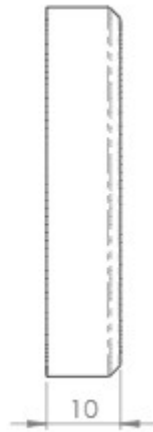

### Product Images

---

### Description

---

- Standard profile escutcheon with concealed fixings

## Dimensions

- 51mm diameter
- 10mm Depth