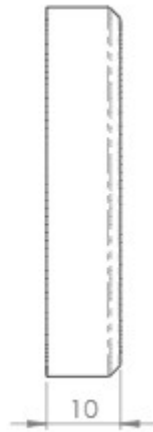

Standard Profile Escutcheon On Concealed Fix Round Rose - Matt Black

Product Images

Description

- Standard profile escutcheon with concealed fixings

Finish

- Matt black

Base Material

- Solid Brass

Dimensions

- 51mm diameter
- 10mm Depth

Important Information

- Each - (1 x escutcheon)

Products in this set

48093.1 - Standard Profile Escutcheon On Concealed Fix Round Rose - Matt Black - Each