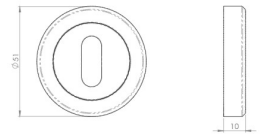

Standard Profile Escutcheon On Concealed Fix Round Rose - Matt Black

Product Images

Description

- Standard profile escutcheon with concealed fixings

Finish

- Matt black

Base Material

- Solid Brass

Dimensions

- 51mm diameter
- 10mm Depth

Important Information

- Each - (1 x escutcheon)

Products in this set

48093.1 - Standard Profile Escutcheon On Concealed Fix Round Rose - Matt Black - Each