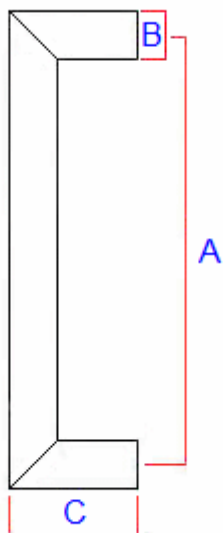

Above diagram shows how a bolt through pull handle is fitted to a wooden door

#### Dimensions

Item	Bolt centers (A)	Diameter (B)	Projection (C)
48099.1	150mm	19mm	64mm
48099.2	225mm	19mm	64mm
48099.3	300mm	19mm	64mm
48099.4	425mm	19mm	64mm
48099.5	600mm	19mm	64mm

## Products in this set

---

**48099.1 - Mitred Shape Bolt Through Pull Handle - 150mm Centres x 19mm Diameter - Grade 201 Satin Stainless Steel - Each**

**48099.2 - Mitred Shape Bolt Through Pull Handle - 225mm Centres x 19mm Diameter - Grade 201 Satin Stainless Steel - Each**

**48099.5 - Mitred Shape Bolt Through Pull Handle - 600mm Centres x 19mm Diameter - Grade 201 Satin Stainless Steel - Each**