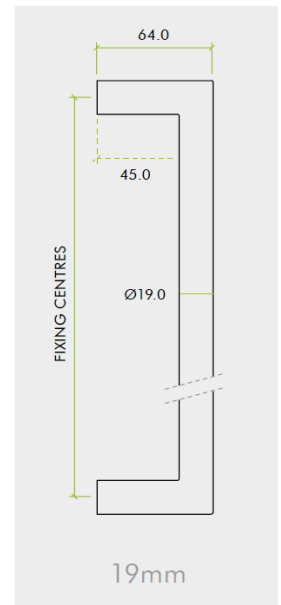

Mitred Shape Bolt Through Pull Handle - Grade 201 - Satin Stainless Steel

Product Images

Description

- Brushed, satin stainless steel pull handle
- High architectural quality mitred style D shape pull handle
- High grade 201 stainless steel ideal for internal doors and external entrance doors
- Suitable for use on half hour FD30 and one hour FD60 fire doors tested and passed to BS EN 1634-1 2000
- Bolt through the door design see below diagram