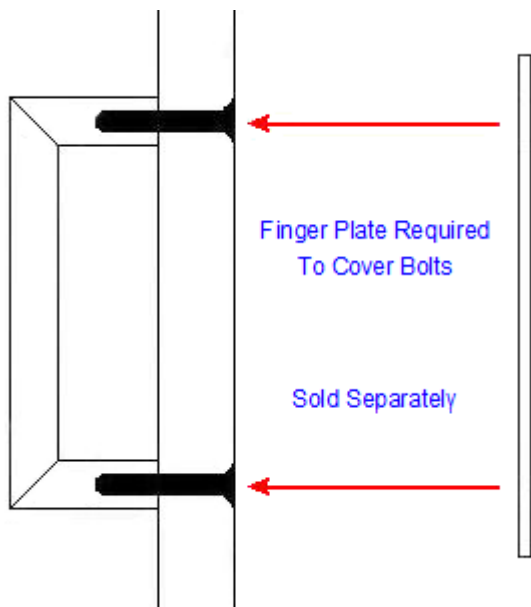

## Mitred Shape Bolt Through Pull Handle - Grade 201 - Satin Stainless Steel

### Description

- Brushed, satin stainless steel pull handle
- High architectural quality mitred style D shape pull handle
- High grade 201 stainless steel ideal for internal doors and external entrance doors
- Suitable for use on half hour FD30 and one hour FD60 fire doors tested and passed to BS EN 1634-1 2000
- Bolt through the door design see below diagram

Above diagram shows how a bolt through pull handle is fitted to a wooden door

#### Dimensions

Item	Bolt centers (A)	Diameter (B)	Projection (C)
48099.1	150mm	19mm	64mm
48099.2	225mm	19mm	64mm
48099.3	300mm	19mm	64mm
48099.4	425mm	19mm	64mm
48099.5	600mm	19mm	64mm