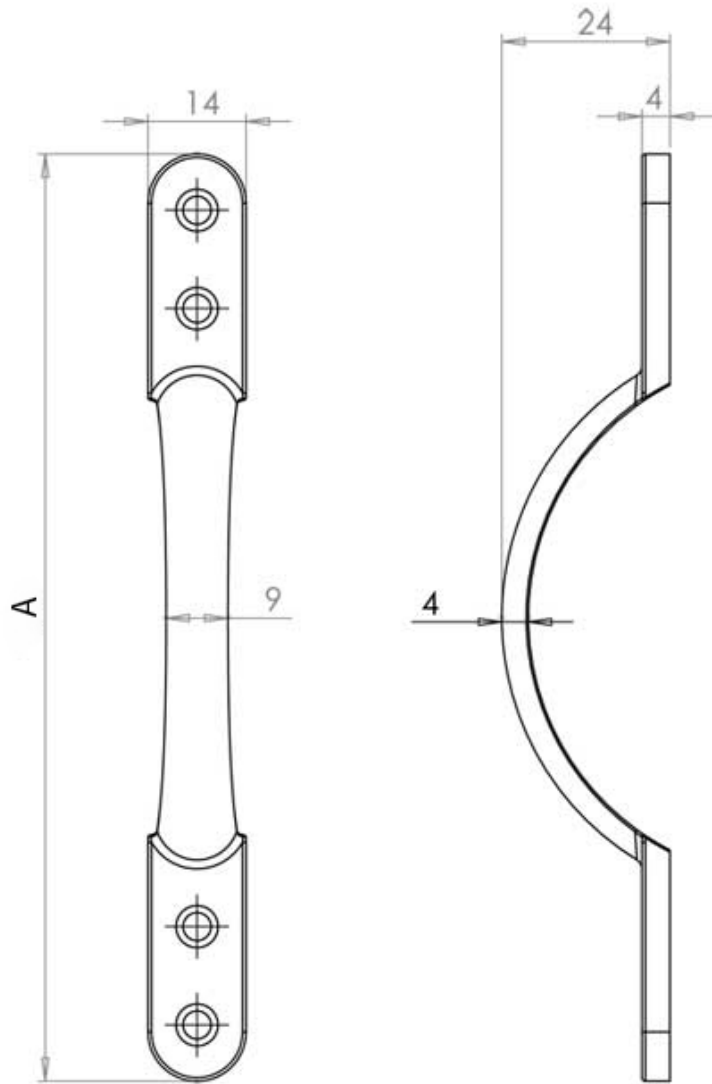

Sash Window D Handle - Face Fix Pattern - Polished Chrome

Product Images

Description

- D shape handle for sliding sash windows
- These sash window D handles are used to help pull the top sash window down (open)
- Fits on the outside of the sash window

Finish

- Polished Chrome

Dimensions

- Available in two lengths

	Width	Projection From Door	Overall Length (A)
48121.1	14mm	24mm	100mm
48121.2	14mm	24mm	150mm

Important Info Before You Buy

- Suitable for wooden sliding sash windows
- Either one handle in the middle of window can be used. Or two (one in each corner)
- The large handle (150mm) is more commonly used as it's large enough to get your whole hand round
- SOLD INDIVIDUALLY

Products in this set

48121.1 - Sliding Sash Window Handle - 100mm - Polished Chrome - Each

48121.2 - Sliding Sash Window Handle - 150mm - Polished Chrome - Each