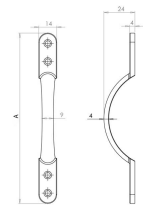

Sash Window D Handle - Face Fix Pattern - Polished Chrome

Product Images

Description

- D shape handle for sliding sash windows
- These sash window D handles are used to help pull the top sash window down (open)
- Fits on the outside of the sash window

Finish

- Polished Chrome

Dimensions

- Available in two lengths

	Width	Projection From Door	Overall Length (A)
48121.1	14mm	24mm	100mm
48121.2	14mm	24mm	150mm

Important Info Before You Buy

- Suitable for wooden sliding sash windows
- Either one handle in the middle of window can be used. Or two (one in each corner)
- The large handle (150mm) is more commonly used as it's large enough to get your whole hand round
- SOLD INDIVIDUALLY

Products in this set

48121.1 - Sliding Sash Window Handle - 100mm - Polished Chrome - Each

48121.2 - Sliding Sash Window Handle - 150mm - Polished Chrome - Each