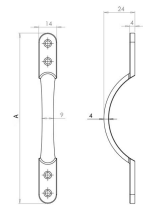

Sash Window D Handle - Face Fix Pattern - Satin Chrome

Product Images

Description

- D shape handle for sliding sash windows
- These sash window D handles are used to help pull the top sash window down (open)
- Fits on the outside of the sash window

Finish

- Satin Chrome

Dimensions

- Available in two lengths

	Width	Projection From Door	Overall Length (A)
48122.1	14mm	24mm	100mm
48122.2	14mm	24mm	150mm

Important Info Before You Buy

- Suitable for wooden sliding sash windows
- Either one handle in the middle of window can be used. Or two (one in each corner)
- The large handle (150mm) is more commonly used as it's large enough to get your whole hand round
- SOLD INDIVIDUALLY

Products in this set

48122.1 - Sliding Sash Window Handle - 100mm - Satin Chrome - Each

48122.2 - Sliding Sash Window Handle - 150mm - Satin Chrome - Each