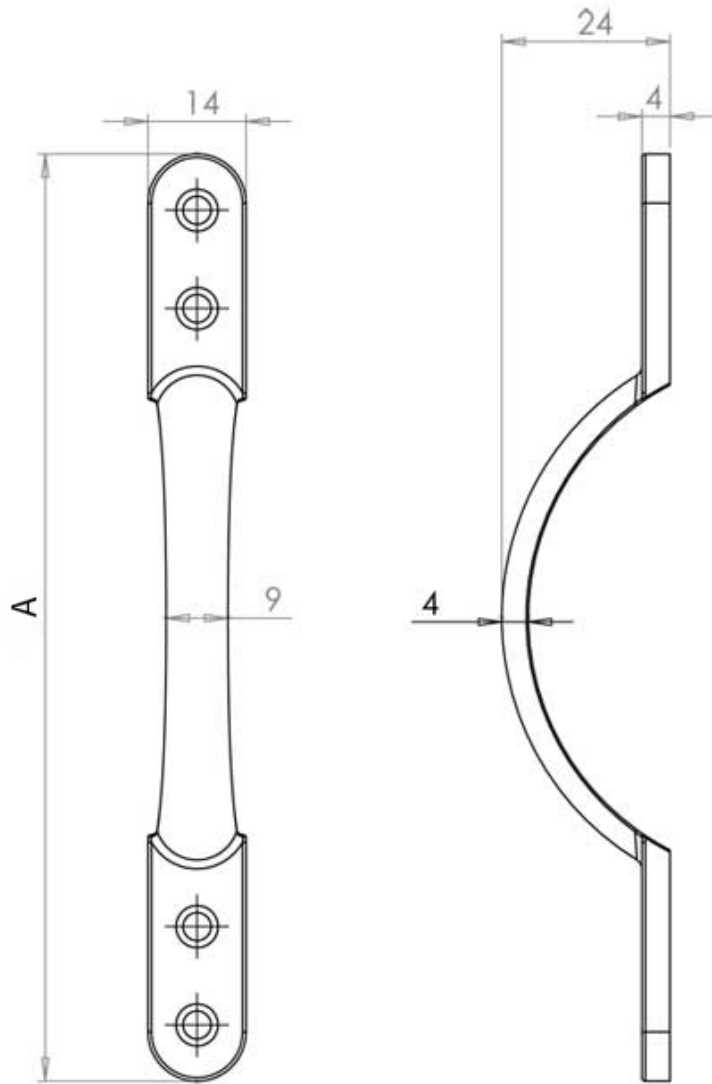

Sash Window D Handle - Face Fix Pattern - Satin Chrome

Product Images

Description

- D shape handle for sliding sash windows
- These sash window D handles are used to help pull the top sash window down (open)
- Fits on the outside of the sash window

Finish

- Satin Chrome

Dimensions

- Available in two lengths

	Width	Projection From Door	Overall Length (A)
48122.1	14mm	24mm	100mm
48122.2	14mm	24mm	150mm

Important Info Before You Buy

- Suitable for wooden sliding sash windows
- Either one handle in the middle of window can be used. Or two (one in each corner)
- The large handle (150mm) is more commonly used as it's large enough to get your whole hand round
- SOLD INDIVIDUALLY

Products in this set

48122.1 - Sliding Sash Window Handle - 100mm - Satin Chrome - Each

48122.2 - Sliding Sash Window Handle - 150mm - Satin Chrome - Each