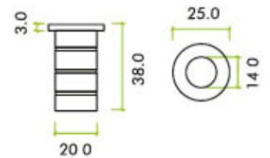

Flush Bolt Floor Socket - Dust Excluder - For Concrete Fixing - 38mm x 20mm - Polished Brass (Lacquered)

Product Images

Description

- Dust Socket

- Concrete Dust Excluder

Base Material

- Made from solid brass

Finish Details

- Polished brass

Size Information

- 38mm x 20mm

Usage

- Suitable for residential use.
- Suitable for internal or external use.

Unit Of Sale

- Sold individually