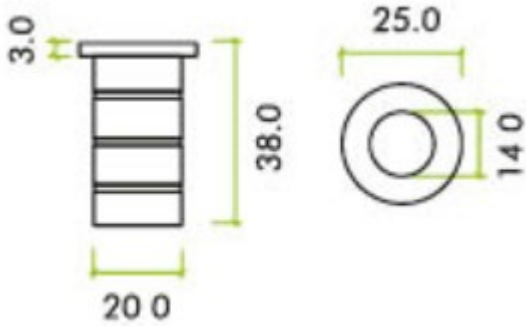

Flush Bolt Floor Socket - Dust Excluder - For Concrete Fixing - 38mm x 20mm - Polished Brass (Lacquered)

Product Images

Description

- Dust Socket

- Concrete Dust Excluder

Base Material

- Made from solid brass

Finish Details

- Polished brass

Size Information

- 38mm x 20mm

Usage

- Suitable for residential use.
- Suitable for internal or external use.

Unit Of Sale

- Sold individually