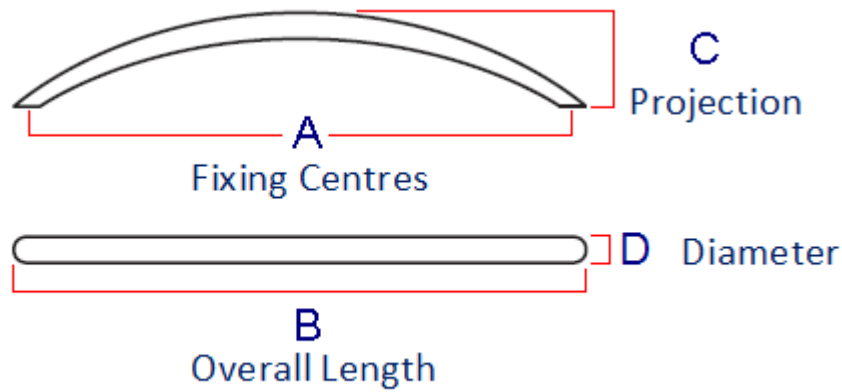

## Size Details

Diagram May Not Represent Actual Shape Of The Handle

Item code	Bolt centers (A)	Overall Length (B)	Projection (C)	Diameter (D)
15520.1	96mm	119mm	30mm	10mm
15520.2	128mm	153mm	31mm	10mm
15520.3	160mm	190mm	32mm	10mm
15520.4	192mm	226mm	32mm	10mm
15520.5	224mm	256mm	32mm	10mm
15520.6	288mm	338mm	33mm	10mm
15520.7	320mm	372mm	36mm	10mm
15520.8	352mm	408mm	38mm	10mm