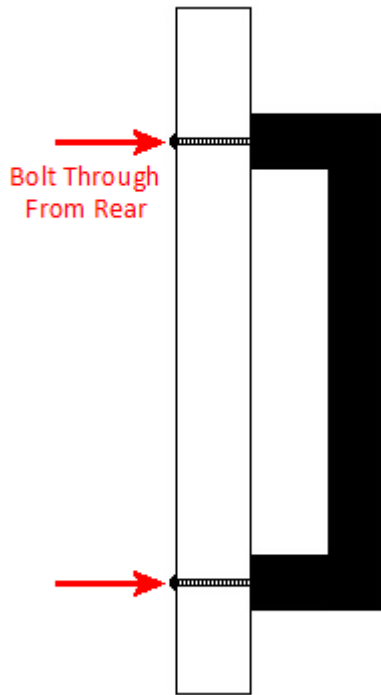

## Size Details

Diagram May Not Represent Actual Shape Of The Handle

Item code	Bolt centers (A)	Overall Length (B)	Projection (C)	Diameter (D)
15520.1	96mm	119mm	30mm	10mm
15520.2	128mm	153mm	31mm	10mm
15520.3	160mm	190mm	32mm	10mm
15520.4	192mm	226mm	32mm	10mm
15520.5	224mm	256mm	32mm	10mm
15520.6	288mm	338mm	33mm	10mm
15520.7	320mm	372mm	36mm	10mm
15520.8	352mm	408mm	38mm	10mm

## Fixings

- This handle is fitted via M4 bolts from the rear of the door / drawer - see below diagram.

- Bolt through fixings provide a superior strong fixing allowing this handle to be fitted to tall or heavy doors.
- Comes supplied with M4 (diameter) x 25mm (long) bolts - Suitable for use on 18mm thick doors.
- For doors thicker than 18mm, longer M4 fixing bolts are available to buy separately. (Product 30176)