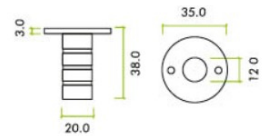

Flush Bolt Floor Socket - Dust Excluder - For Timber Fixing - 38mm x 20mm - Polished Brass (Lacquered)

Product Images

Description

- Dust Socket