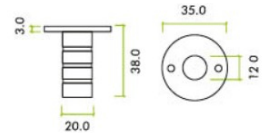

Flush Bolt Floor Socket - Dust Excluder - For Timber Fixing - 38mm x 20mm - Polished Chrome

Product Images

Description

- Dust Socket
- Timber Dust Excluder

Base Material

- Made from solid brass

Finish Details

- Polished Chrome

Size Information

- 38mm x 20mm

Usage

- Suitable for residential use.
- Suitable for internal or external use.

Unit Of Sale

- Sold individually

Products in this set