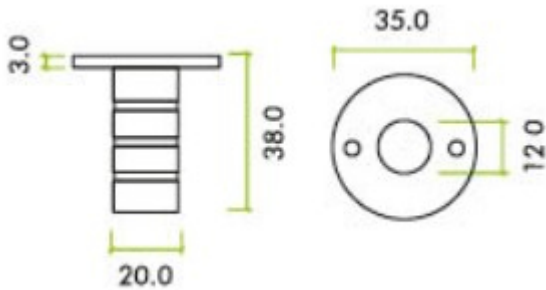

Flush Bolt Floor Socket - Dust Excluder - For Timber Fixing - 38mm x 20mm - Polished Chrome

Product Images

Description

- Dust Socket
- Timber Dust Excluder

Base Material

- Made from solid brass

Finish Details

- Polished Chrome

Size Information

- 38mm x 20mm

Usage

- Suitable for residential use.
- Suitable for internal or external use.

Unit Of Sale

- Sold individually

Products in this set