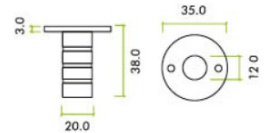

Flush Bolt Floor Socket - Dust Excluder - For Timber Fixing - 38mm x 20mm - Satin Chrome

Product Images

Description

- Dust Socket
- Timber Dust Excluder