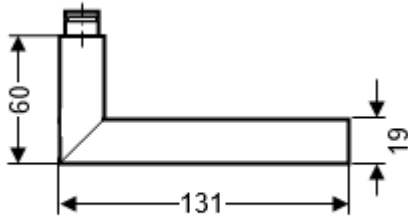

Base Material

- Made from stainless steel.

Finish Details

- Matt black finish.

Operation

- Both levers are sprung to ensure the lever always returns to its starting position.

Size Information

- Rose Diameter - 52mm
- Rose Thickness - 10mm

Spindle Size

- 8mm x 8mm square - UK Standard.

Fixings

- Concealed bolt together fixings via male and female bolts.
- Grub screw fixing to spindle for extra strength once fitted to the door.
- Comes supplied with male and female bolt through fixings and 8mm spindle.