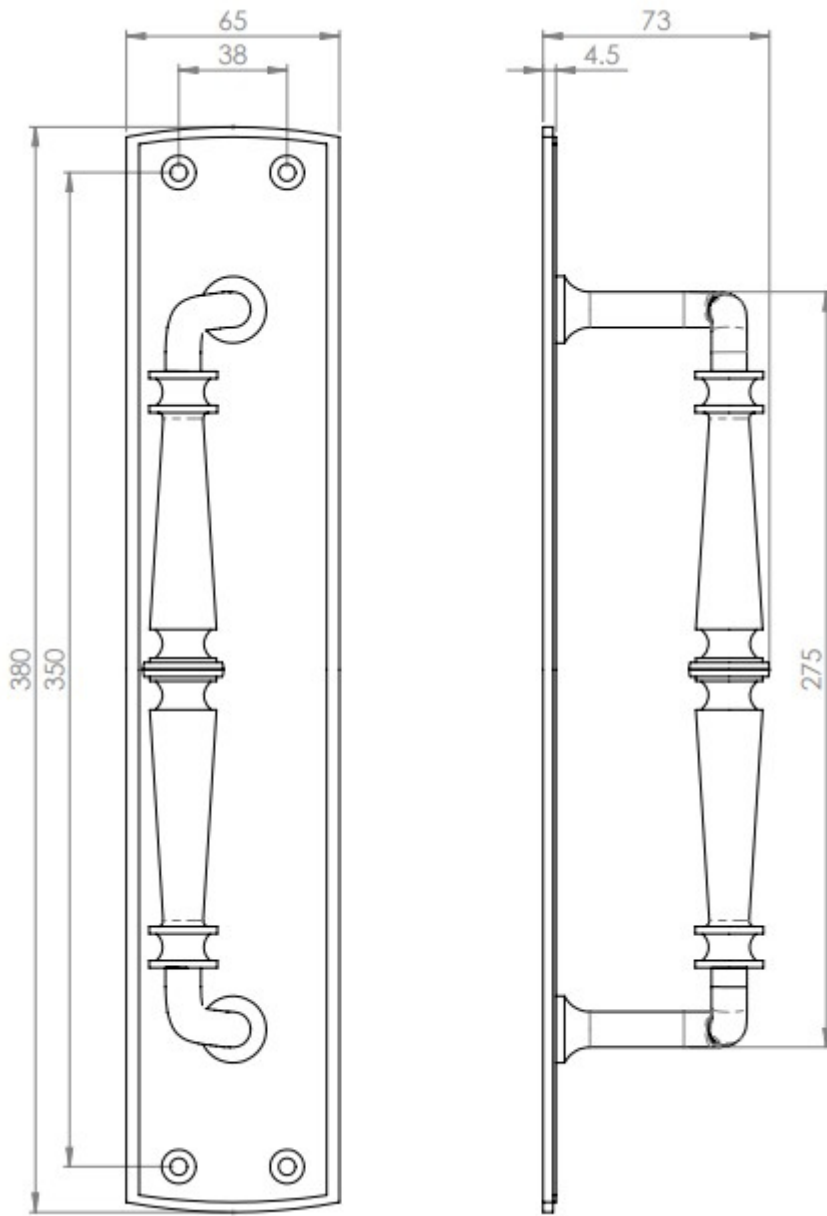

### Product Images

### Description

- High architectural quality polished Brass Pull Handle on a Back Plate
- Made from solid brass ideal for internal or external entrance doors
- Face Fixed Fire Large Back Plate

### Dimensions

- 380mm x 65mm
- Pull Handle 275mm

**Important Info Before You Buy**

- Suitable for wooden doors
- Pull handles are best suited for areas of high or heavy use such as offices, schools and public buildings
- Pull handles are usually fitted to the PULL side of the door
- This pull handle is sold individually - each

## Products in this set

---

48178.1 - Ornate Pull Handle On Plate - 380mm x 65mm - Polished Brass (Lacquered) - Each