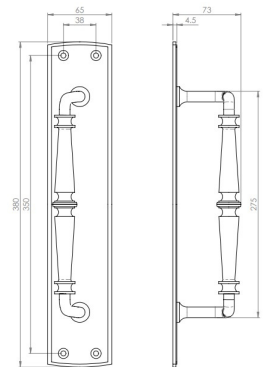

## Ornate Pull Handle On Plate - Face Fixed - Polished Brass (Lacquered)

### Description

- High architectural quality polished Brass Pull Handle on a Back Plate
- Made from solid brass ideal for internal or external entrance doors
- Face Fixed Fire Large Back Plate

### Dimensions

- 380mm x 65mm
- Pull Handle 275mm

**Important Info Before You Buy**

- Suitable for wooden doors
- Pull handles are best suited for areas of high or heavy use such as offices, schools and public buildings
- Pull handles are usually fitted to the PULL side of the door
- This pull handle is sold individually - each

## Products in this set

---

48178.1 - Ornate Pull Handle On Plate - 380mm x 65mm - Polished Brass (Lacquered) - Each