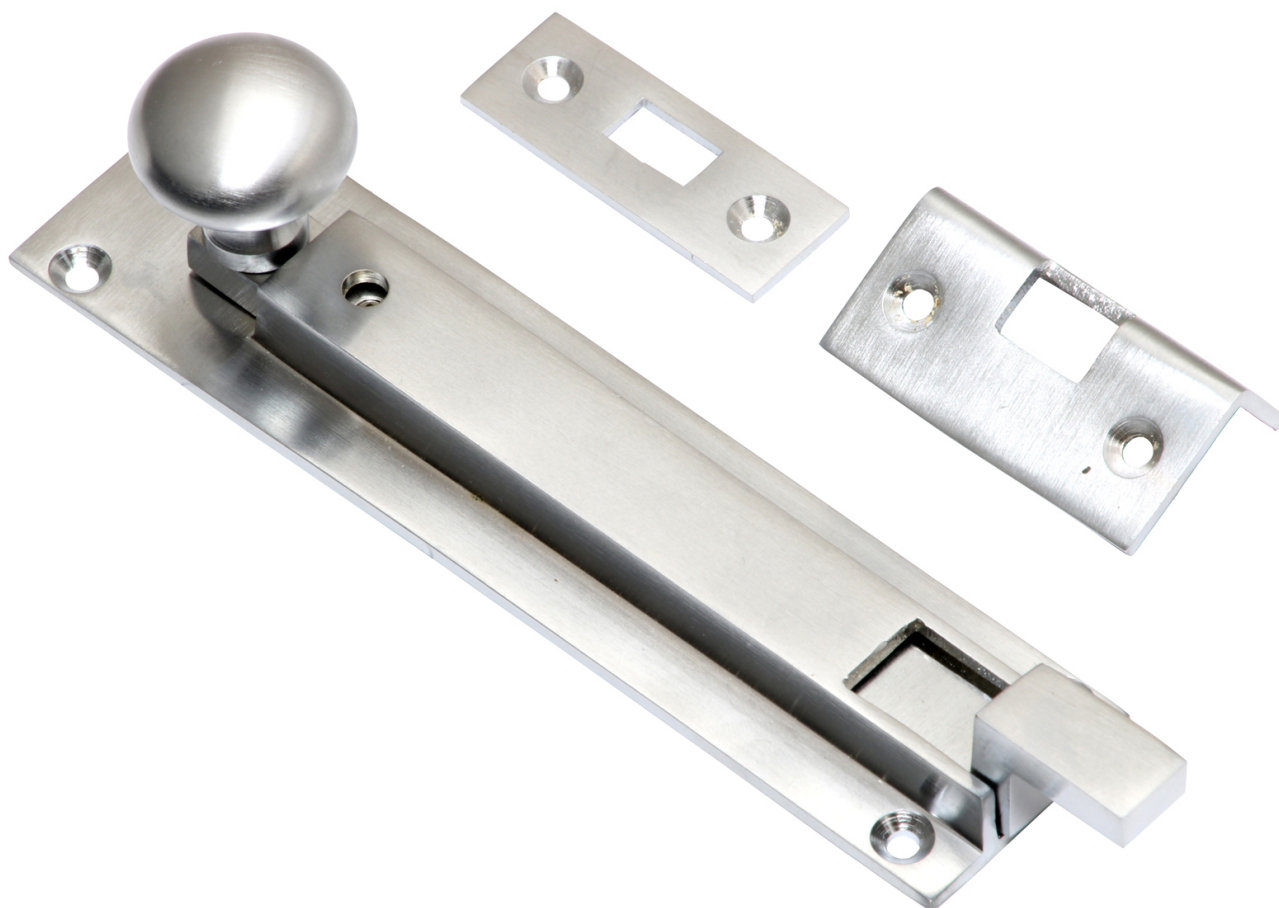

Locking Necked Door Bolt - Satin Chrome

Product Images

Description

- Locking Necked Door Bolt
- Grub screw locking for additional security (supplied with allen key)
- Designed for use on French windows (patio doors), front doors, back doors and cupboards
- Suitable for outward opening doors

Finish

- Satin chrome

Dimensions

	Length	Width	Flat Keep	Angle Keep	Cranked Bolt Throw
48219.1	152mmmm	36mm	18mm x 50mm	25mm x 50mm	17mm

Important Info Before You Buy

- sold individually
- Grub screw locking for additional security (supplied with allen key)

Products in this set

48219.1 - Locking Necked Door Bolt - 152mm x 36mm - Satin Chrome - Each