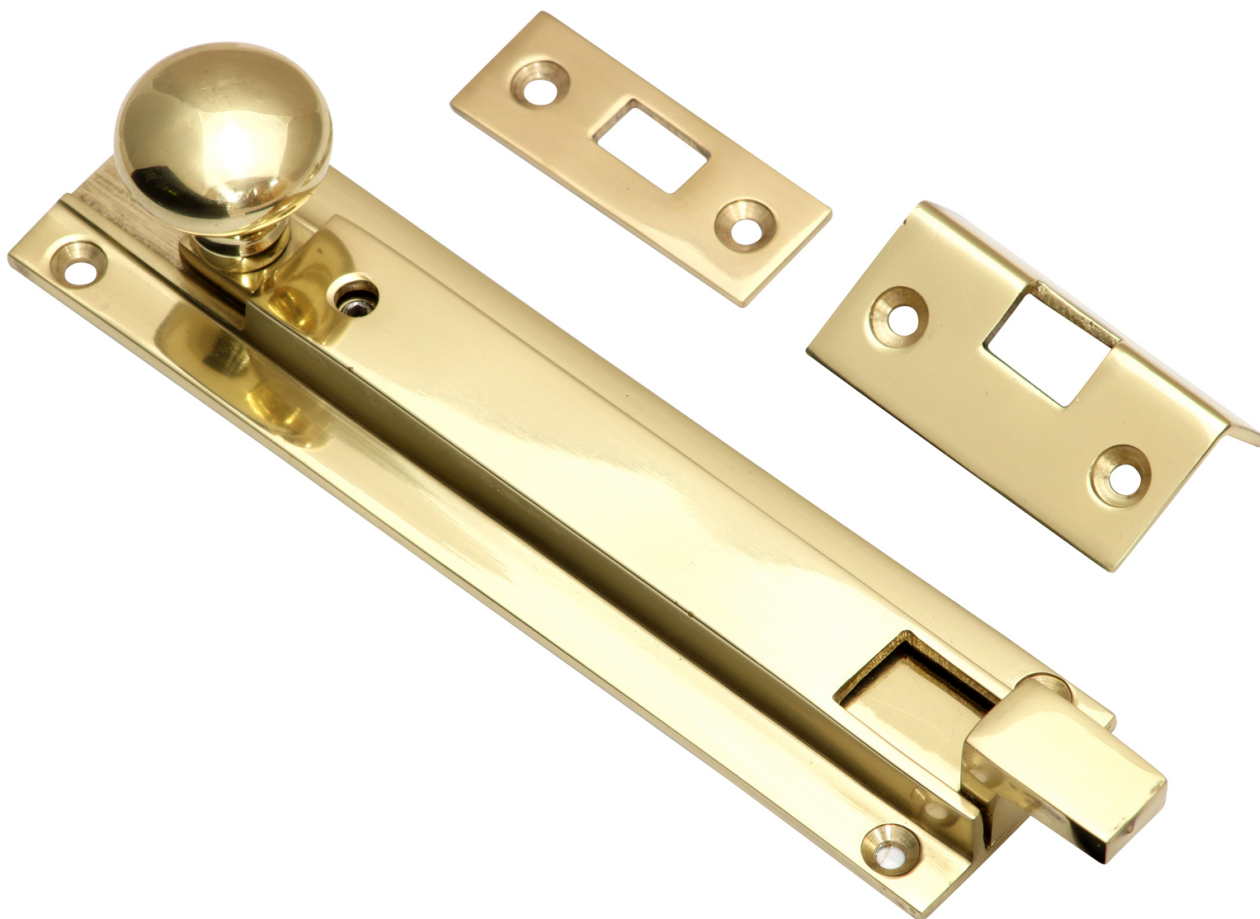

Locking Necked Door Bolt - Polished Brass (Lacquered)

Product Images

Description

- Locking Necked Door Bolt
- Grub screw locking for additional security (supplied with allen key)
- Designed for use on French windows (patio doors), front doors, back doors and cupboards
- Suitable for outward opening doors

Finish

- Polished Brass

Dimensions

	Length	Width	Flat Keep	Angle Keep	Cranked Bolt Throw
48220.1	152mmmm	36mm	18mm x 50mm	25mm x 50mm	17mm

Important Info Before You Buy

- sold individually
- Grub screw locking for additional security (supplied with allen key)

Products in this set

48220.1 - Locking Necked Door Bolt - 152mm x 36mm - Polished Brass (Lacquered) - Each