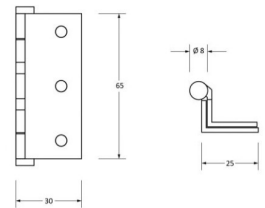

Stormproof Window Hinges - Matt Black

Product Images

Description

- A medium duty hinge used on vent lights and casement windows.

Finish

- Matt black

Dimensions