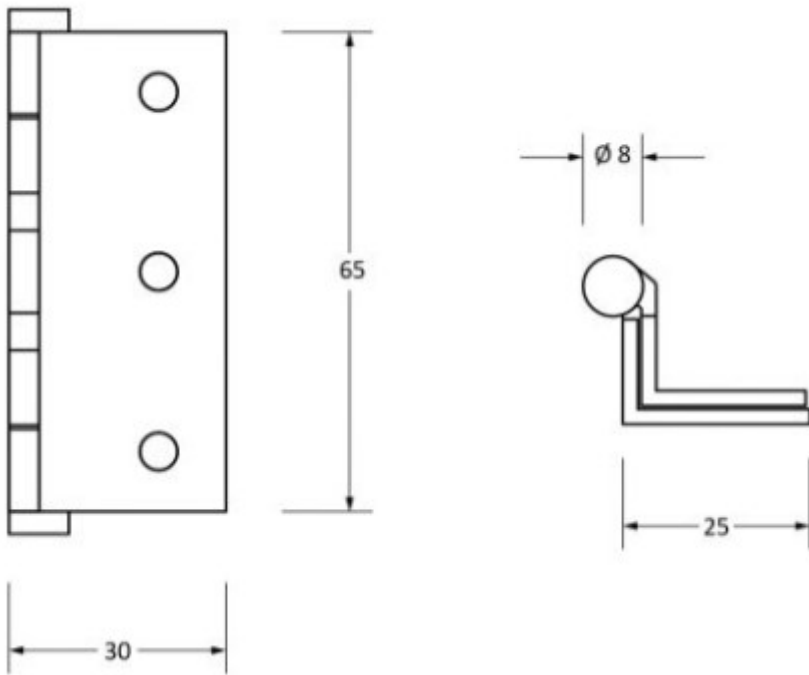

### Description

- A medium duty hinge used on vent lights and casement windows.

### Dimensions

48224.1

**Height** 65mm

**Width** 30mm

**Leaf Width** 25mm

**Thickness** 2mm

**Important Info Before You Buy**

- Base material of steel
- Sold and priced in pairs (screws not included)