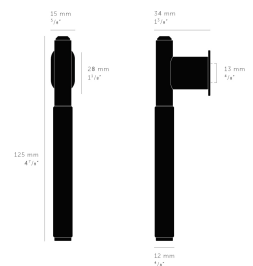

## Linear Pattern L Shape Pull Bar Cabinet & Cupboard Handle - Satin Brass (Lacquered)

### Description

- Buster & Punch linear pattern L shape pull bar for cabinet and cupboard doors, satin brass.

- Contemporary L shape pull handle.
- Ideal for use on, kitchen cabinet doors, wardrobes, cupboard doors and drawers.

## Size Details

- 125mm length x 34mm projection – 12mm diameter bar.

## Unit Of Sale

- These cupboard handles are sold individually - (each).

Products in this set

---

48251.1 - Linear Pattern L Shape Pull Bar Cabinet & Cupboard Handle - 125mm Length x 34mm  
Projection - 12mm Diameter Bar - Satin Brass (Lacquered) - Each