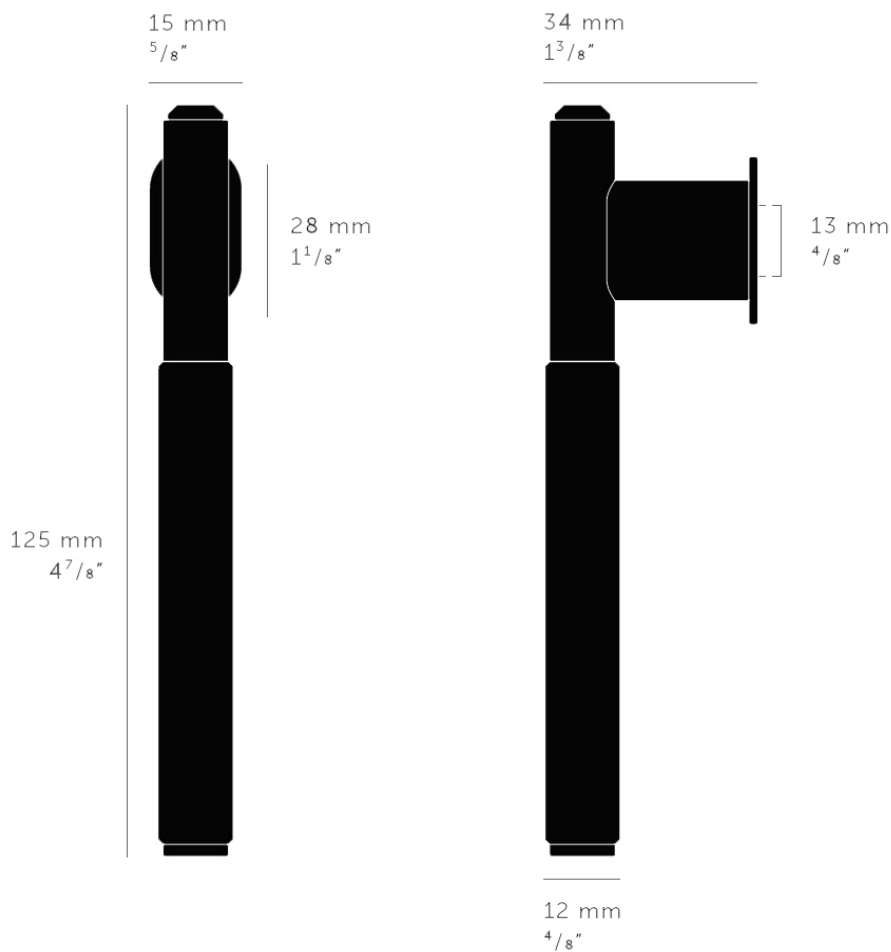

### Product Images

### Description

- Buster & Punch linear pattern L shape pull bar for cabinet and cupboard doors, satin brass.

- Contemporary L shape pull handle.
- Ideal for use on, kitchen cabinet doors, wardrobes, cupboard doors and drawers.

## Size Details

- 125mm length x 34mm projection – 12mm diameter bar.

## Unit Of Sale

- These cupboard handles are sold individually - (each).

Products in this set

---

48251.1 - Linear Pattern L Shape Pull Bar Cabinet & Cupboard Handle - 125mm Length x 34mm  
Projection - 12mm Diameter Bar - Satin Brass (Lacquered) - Each