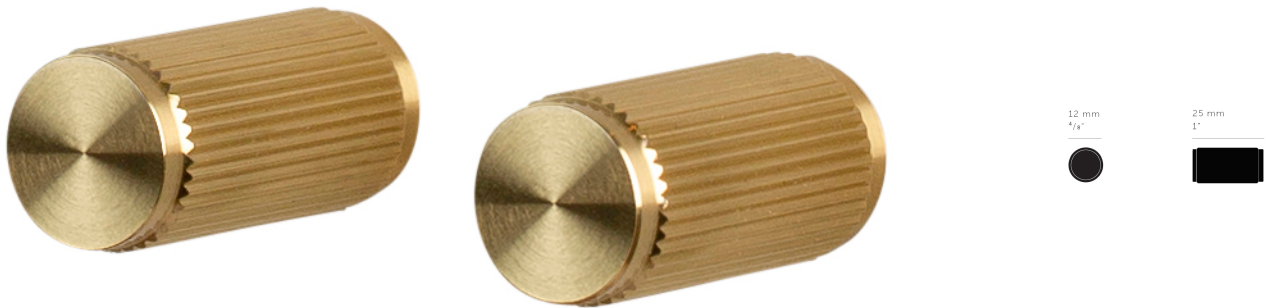

Linear Pattern Cylinder Shape Cupboard Knobs - Satin Brass (Lacquered)

Product Images

Description

- Buster & Punch linear pattern cupboard knobs, satin brass
- Contemporary design cylinder shape.
- This popular cylindrical design is ideal for use on, kitchen cabinet doors, wardrobes, cupboard doors and drawers.
- **Sold in pairs (2 x cupboard knobs)**

Size Details

- 25mm length x 12mm diameter

12 mm
4/8"

25 mm
1"

Finish Details

- Satin brass.

Fixings

- This cupboard knob is fitted via an **M5** bolt from the rear of the door / drawer - see below diagram.
- Bolt through fixings provide a superior strong fixing allowing this knob to be fitted to tall or heavy doors.
- Supplied with a 25mm long bolt - suitable for use on 18mm thick doors.
- For doors thicker than 18mm, longer M5 fixing bolts are required, please contact us with your requirements.

Unit Of Sale

- These cupboard knobs are sold in pairs (2 x cupboard knobs).

Products in this set

48241.1 - Linear Pattern Cylinder Shape Cupboard Knobs - 25mm Length x 12mm Diameter - Satin Brass (Lacquered) - Pair - (2x Cupboard Knobs)