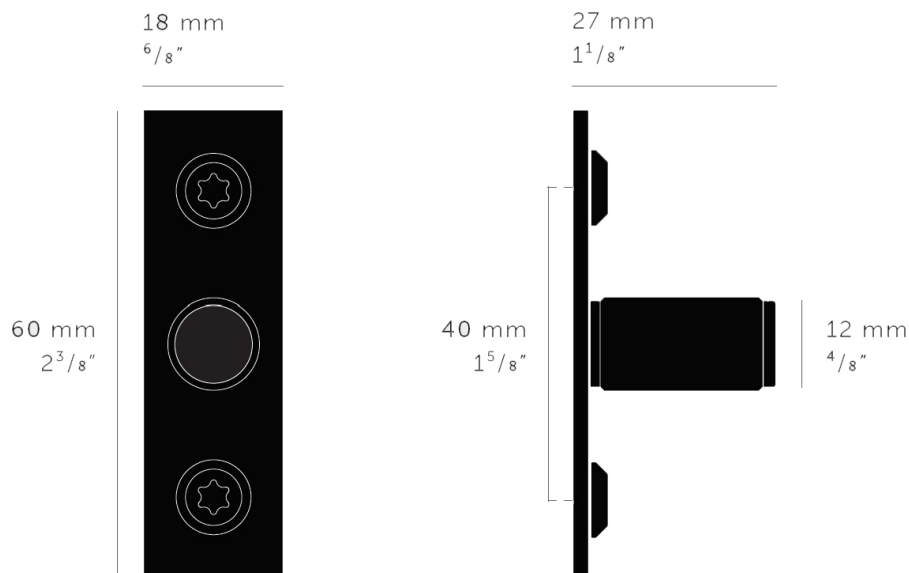

Linear Pattern Cylinder Shape Cupboard Knobs With Rectangular Backplates - Matt Black

Product Images

Description

- Buster & Punch linear pattern cupboard knobs with rectangular shape backplate, matt black finish.
- Contemporary design cylinder shape.
- This popular cylindrical design is ideal for use on, kitchen cabinet doors, wardrobes, cupboard doors and drawers.
- **Sold in pairs (2 x cupboard knobs)**

Size Details

- 60mm x 18mm backplate - 12mm diameter knob

Finish Details

- Matt black.

Fixings

- These cupboard knobs are face fixed via wood screws into the face of the door, cover caps wind on to the screws to disguise the screw heads.
- Supplied with wood screws and matching cover caps.

Unit Of Sale

- These cupboard knobs are sold in pairs (2 x cupboard knobs).

Products in this set

48248.1 - Linear Pattern Cylinder Shape Cupboard Knobs With Rectangular Backplates - 60mm x 18mm Backplate - 12mm Diameter Knob - Matt Black - Pair - (2x Cupboard Knobs)