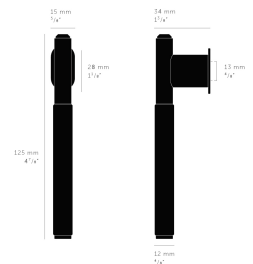

Linear Pattern L Shape Pull Bar Cabinet & Cupboard Handle - Matt Black

Product Images

Description

- Buster & Punch linear pattern L shape pull bar for cabinet and cupboard doors, matt black finish.

- Contemporary L shape pull handle.
- Ideal for use on, kitchen cabinet doors, wardrobes, cupboard doors and drawers.

Size Details

- 125mm length x 34mm projection – 12mm diameter bar.

Finish Details

- Matt black.

Fixings

- This cupboard handle is fitted via 2x **M6** bolts from the rear of the door / drawer.
- Bolt through fixings provide a superior strong fixing allowing this knob to be fitted to tall or heavy doors.
- Supplied with a 25mm long bolt - suitable for use on 18mm thick doors.
- For doors thicker than 18mm, longer M6 fixing bolts are required, please contact us with your requirements.

Unit Of Sale

- These cupboard handles are sold individually - (each).

Products in this set

48253.1 - Linear Pattern L Shape Pull Bar Cabinet & Cupboard Handle - 125mm Length x 34mm
Projection - 12mm Diameter Bar - Matt Black - Each