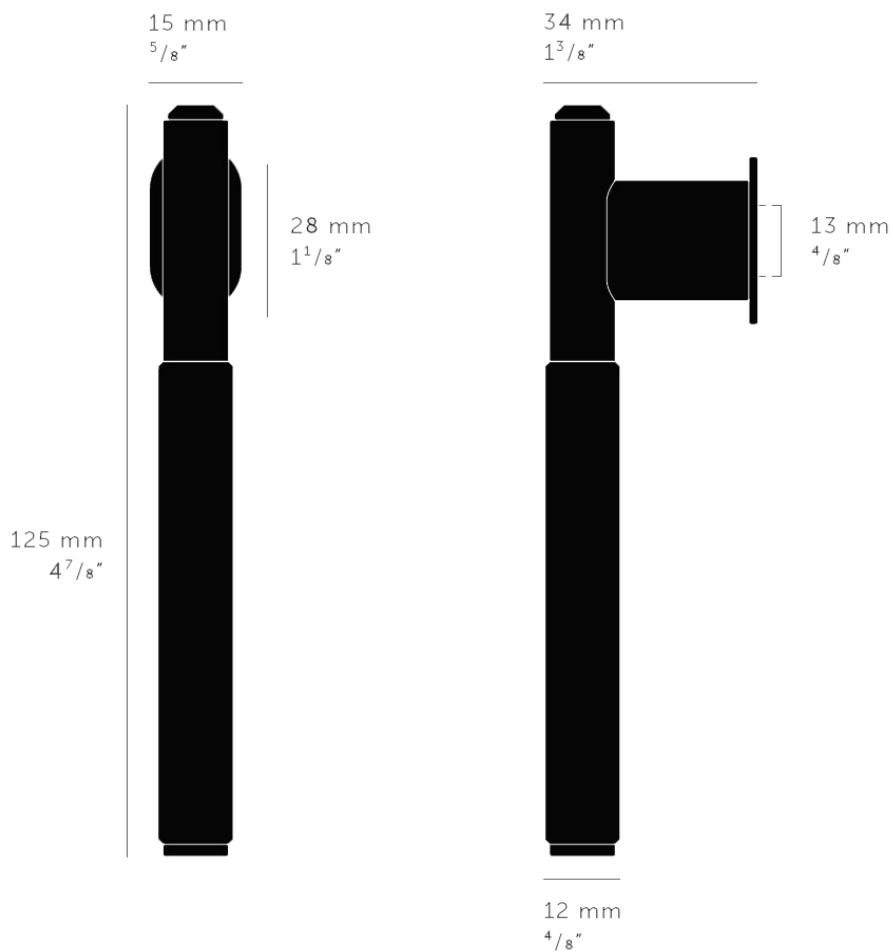

Linear Pattern L Shape Pull Bar Cabinet & Cupboard Handle - Matt Black

Product Images

Description

- Buster & Punch linear pattern L shape pull bar for cabinet and cupboard doors, matt black finish.

- Contemporary L shape pull handle.
- Ideal for use on, kitchen cabinet doors, wardrobes, cupboard doors and drawers.

Size Details

- 125mm length x 34mm projection – 12mm diameter bar.

Finish Details

- Matt black.

Fixings

- This cupboard handle is fitted via 2x **M6** bolts from the rear of the door / drawer.
- Bolt through fixings provide a superior strong fixing allowing this knob to be fitted to tall or heavy doors.
- Supplied with a 25mm long bolt - suitable for use on 18mm thick doors.
- For doors thicker than 18mm, longer M6 fixing bolts are required, please contact us with your requirements.

Unit Of Sale

- These cupboard handles are sold individually - (each).

Products in this set

48253.1 - Linear Pattern L Shape Pull Bar Cabinet & Cupboard Handle - 125mm Length x 34mm
Projection - 12mm Diameter Bar - Matt Black - Each