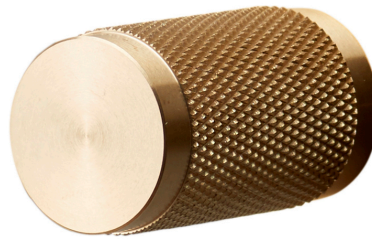

Buster & Punch Diamond Cut Knurled Pattern Cylinder Shape Cupboard Knobs - Satin Brass (Lacquered)

Product Images

Description

- Buster & knurled pattern cylinder shape cupboard knobs, Satin Brass.
- Cylinder shape with diamond cut knurled design.
- Ideal for use on, kitchen cabinet doors, wardrobes, cupboard doors and drawers.
- Sold in pairs (2 x cupboard knobs).

Size Details

- 20mm diameter x 34mm projection.

Finish Details

- Satin Brass

Fixings

- These cupboard knobs are fitted via **M4** bolts from the rear of the door / drawer - see below diagram.
- Bolt through fixings provide a superior strong fixing allowing this knob to be fitted to tall or heavy doors.
- Supplied with a 25mm long bolt - suitable for use on 18mm thick doors.
- For doors thicker than 18mm, longer M4 fixing bolts are required, please contact us with your requirements.

Unit Of Sale

- Pair - (2 x cupboard knobs).

Products in this set

48264.1 - Diamond Cut Knurled Pattern Cylinder Shape Cupboard Knobs - 20mm Diameter x 34mm Projection - Satin Brass (Lacquered) - Pair (2 x Knobs)