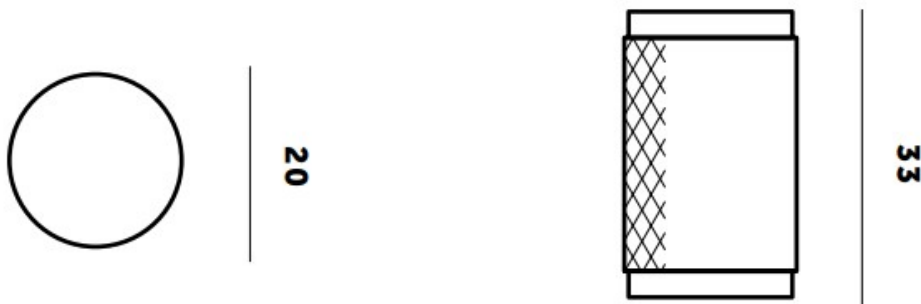

### Product Images

### Size Details

- 20mm diameter x 34mm projection.