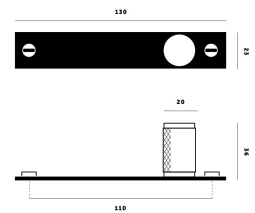

Buster & Punch Diamond Cut Knurled Pattern Cylinder Shape Cupboard Knobs With Back Plate - Satin Brass (Lacquered)

Product Images

Description

- Buster & knurled pattern cylinder shape cupboard knobs with rectangular back plate, Satin Brass.
- Cylinder shape knob with diamond cut knurled design.
- Ideal for use on, kitchen cabinet doors, wardrobes, cupboard doors and drawers.
- Sold in pairs (2 x cupboard knobs).

Size Details

- Knob - 20mm diameter x 34mm projection.
- Back plate - 130mm x 24mm

Finish Details

- Satin Brass

Fixings

- These cupboard knobs are face fixed via wood screws into the face of the door, cover caps wind on to the screws to disguise the screw heads..
- Supplied with wood screws and matching cover caps.

Unit Of Sale

- Pair - (2 x cupboard knobs).

Products in this set

48268.1 - Diamond Cut Knurled Pattern Cupboard Knobs With Back Plate - 20mm Diameter x 34mm Projection - 130mm x 24mm Back Plate - Satin Brass (Lacquered) - Pair (2 x Knobs)