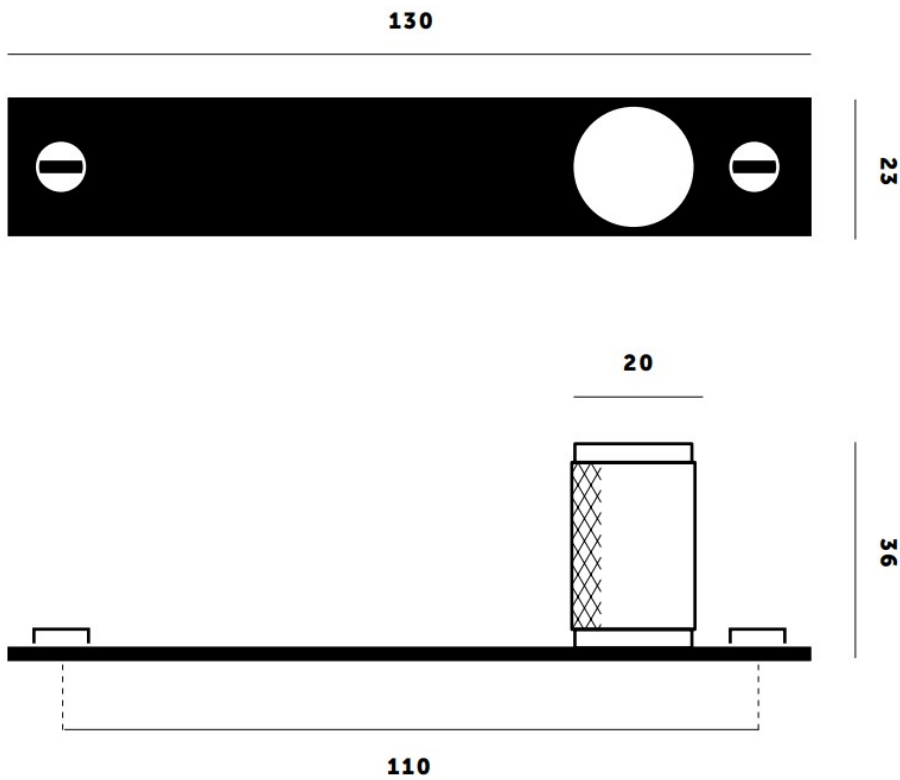

Buster & Punch Diamond Cut Knurled Pattern Cylinder Shape Cupboard Knobs With Back Plate - Satin Brass (Lacquered)

Product Images

Description

- Buster & knurled pattern cylinder shape cupboard knobs with rectangular back plate, Satin Brass.
- Cylinder shape knob with diamond cut knurled design.
- Ideal for use on, kitchen cabinet doors, wardrobes, cupboard doors and drawers.
- Sold in pairs (2 x cupboard knobs).

Size Details

- Knob - 20mm diameter x 34mm projection.
- Back plate - 130mm x 24mm

Finish Details

- Satin Brass

Fixings

- These cupboard knobs are face fixed via wood screws into the face of the door, cover caps wind on to the screws to disguise the screw heads..
- Supplied with wood screws and matching cover caps.

Unit Of Sale

- Pair - (2 x cupboard knobs).

Products in this set

48268.1 - Diamond Cut Knurled Pattern Cupboard Knobs With Back Plate - 20mm Diameter x 34mm Projection - 130mm x 24mm Back Plate - Satin Brass (Lacquered) - Pair (2 x Knobs)