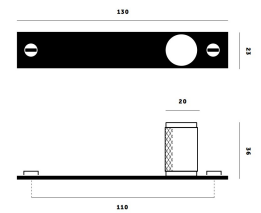

Buster & Punch Diamond Cut Knurled Pattern Cylinder Shape Cupboard Knobs With Back Plate - Matt Black

Product Images

Description

- Buster & knurled pattern cylinder shape cupboard knobs with rectangular back plate, Matt Black.
- Cylinder shape knob with diamond cut knurled design.
- Ideal for use on, kitchen cabinet doors, wardrobes, cupboard doors and drawers.
- Sold in pairs (2 x cupboard knobs).

Size Details

- Knob - 20mm diameter x 34mm projection.
- Back plate - 130mm x 24mm

Finish Details

- Matt Black

Fixings

- These cupboard knobs are face fixed via wood screws into the face of the door, cover caps wind on to the screws to disguise the screw heads..
- Supplied with wood screws and matching cover caps.

Unit Of Sale

- Pair - (2 x cupboard knobs).

Products in this set

48270.1 - Diamond Cut Knurled Pattern Cupboard Knobs With Back Plate - 20mm Diameter x 34mm Projection - 130mm x 24mm Back Plate - Matt Black - Pair (2 x Knobs)