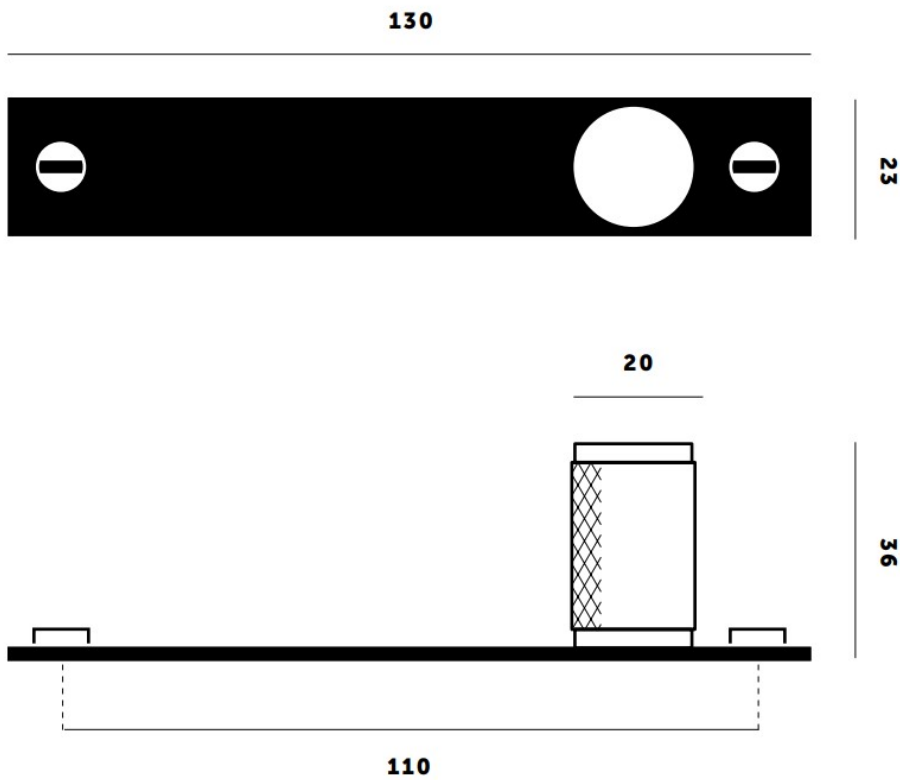

Buster & Punch Diamond Cut Knurled Pattern Cylinder Shape Cupboard Knobs With Back Plate - Matt Black

Product Images

Description

- Buster & knurled pattern cylinder shape cupboard knobs with rectangular back plate, Matt Black.
- Cylinder shape knob with diamond cut knurled design.
- Ideal for use on, kitchen cabinet doors, wardrobes, cupboard doors and drawers.
- Sold in pairs (2 x cupboard knobs).

Size Details

- Knob - 20mm diameter x 34mm projection.
- Back plate - 130mm x 24mm

Finish Details

- Matt Black

Fixings

- These cupboard knobs are face fixed via wood screws into the face of the door, cover caps wind on to the screws to disguise the screw heads..
- Supplied with wood screws and matching cover caps.

Unit Of Sale

- Pair - (2 x cupboard knobs).

Products in this set

48270.1 - Diamond Cut Knurled Pattern Cupboard Knobs With Back Plate - 20mm Diameter x 34mm Projection - 130mm x 24mm Back Plate - Matt Black - Pair (2 x Knobs)