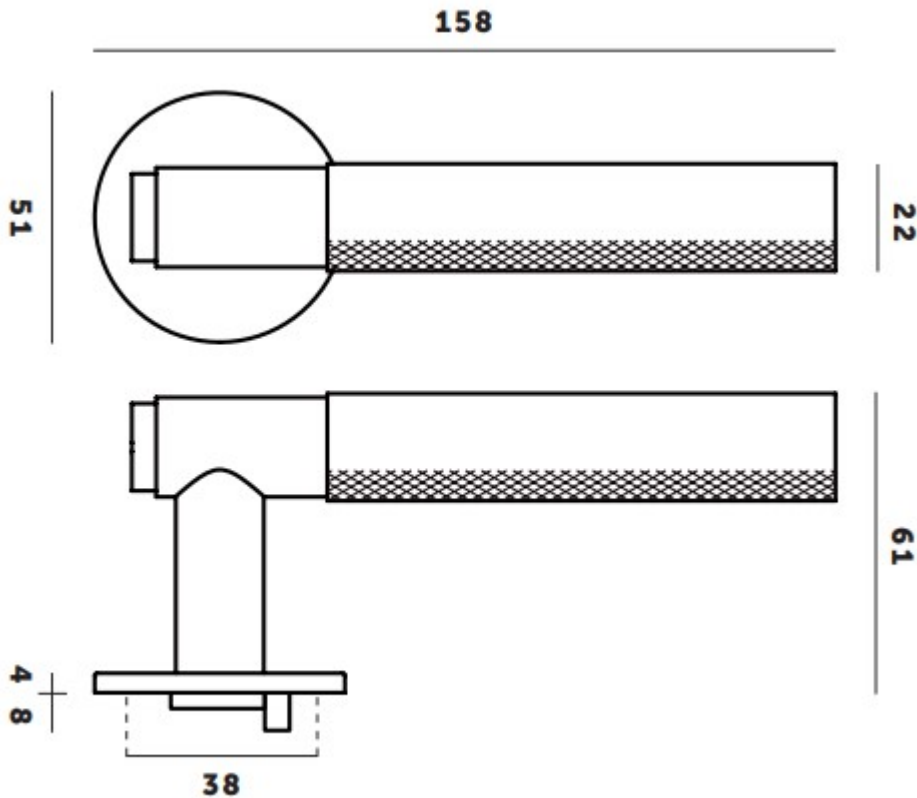

### Description

- Buster & Punch knurled pattern lever door handles on round rose.
- 22mm diameter lever with diamond cut cross knurl pattern grip.
- Suitable for residential use.
- Slim 4mm thick rose.

## Dimensions

- Rose - 51mm x 4mm
- Lever - 158mm x 22mm
- 8mm x 8mm square - UK Standard.
- Suits doors 35mm - 44mm thick.