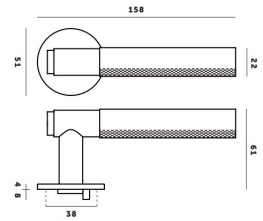

### Description

- Buster & Punch knurled pattern lever door handles on round rose.
- 22mm diameter lever with diamond cut cross knurl pattern grip.
- Suitable for residential use.
- Slim 4mm thick rose.

## Dimensions

- Rose - 51mm x 4mm
- Lever - 158mm x 22mm
- 8mm x 8mm square - UK Standard.
- Suits doors 35mm - 44mm thick.