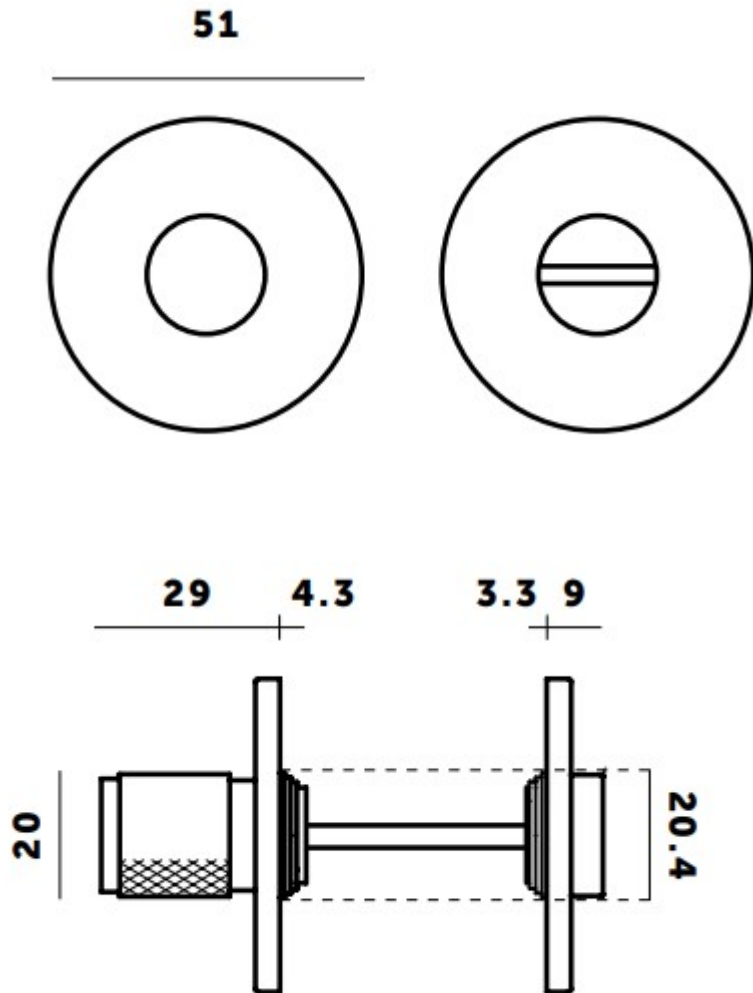

### Description

- Buster & Punch knurled pattern bathroom turn & release set.
- Designed for use in bathrooms, WC's shower rooms or for privacy on bedroom doors.
- Suitable for residential use.
- Slim 4mm thick rose.

### Dimensions

- Rose - 51mm x 4mm
- Knob diameter - 20mm
- 5mm x 5mm square - UK Standard.
- Suits doors 35mm - 44mm thick.