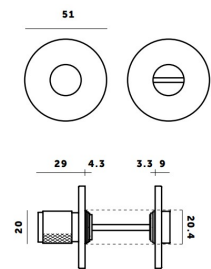

Buster & Punch Knurled Pattern Bathroom Turn & Release Set - Satin Brass (Lacquered)

Product Images

Description

- Buster & Punch knurled pattern bathroom turn & release set.
- Designed for use in bathrooms, WC€™s shower rooms or for privacy on bedroom doors.
- Suitable for residential use.
- Slim 4mm thick rose.

Finish Details

- Satin Brass

Operation

- Designed to be used in conjunction with a bathroom mortice lock or a bathroom dead bolt.
- Quarter turn to lock / unlock the door.
- Door can be unlocked from the outside in an emergency with a coin or screwdriver.

Dimensions