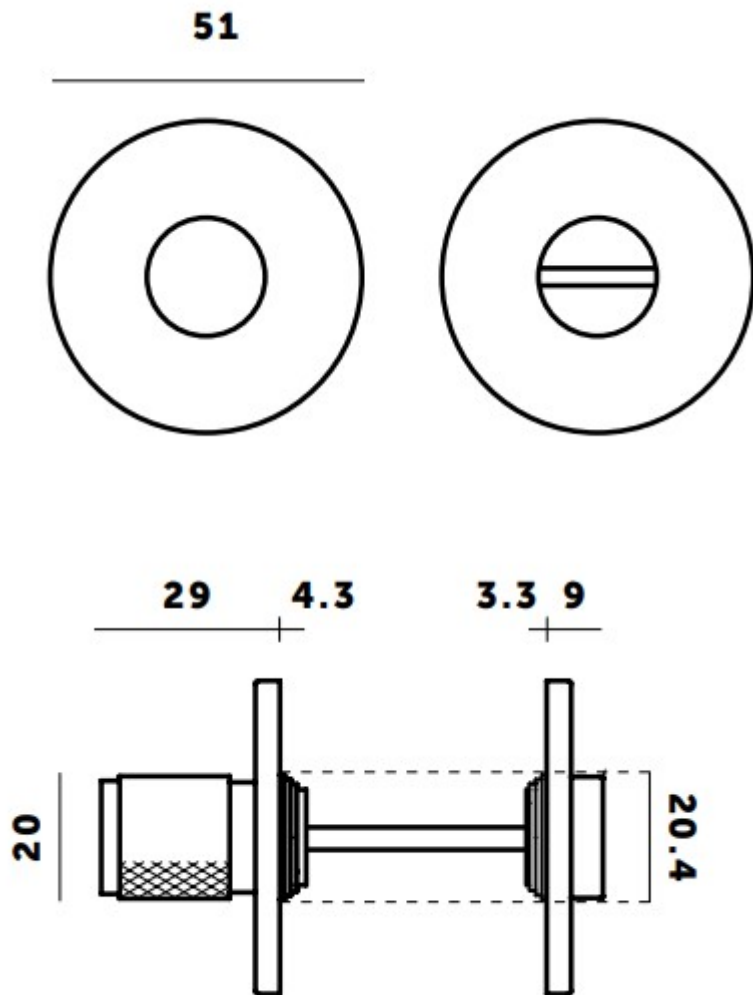

### Description

- Buster & Punch knurled pattern bathroom turn & release set.
- Designed for use in bathrooms, WC€™s shower rooms or for privacy on bedroom doors.
- Suitable for residential use.
- Slim 4mm thick rose.

### Dimensions

- Rose - 51mm x 4mm
- Knob diameter - 20mm
- 5mm x 5mm square - UK Standard.
- Suits doors 35mm - 44mm thick.