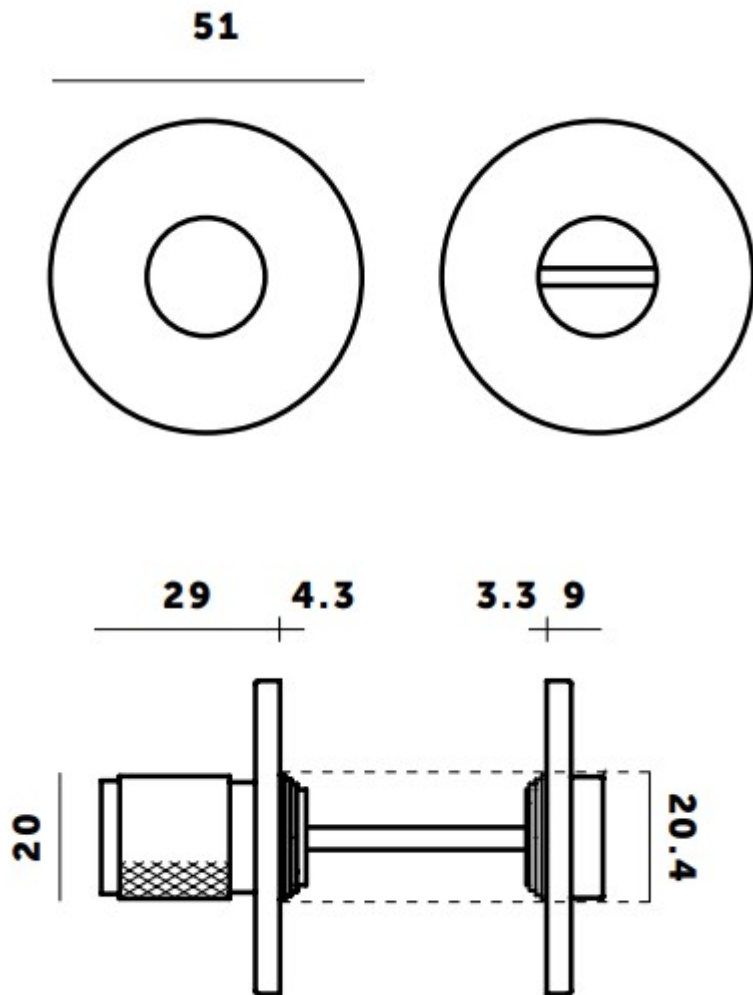

Buster & Punch Knurled Pattern Bathroom Turn & Release Set - Smoked Bronze

Product Images

Description

- Buster & Punch knurled pattern bathroom turn & release set.
- Designed for use in bathrooms, WC's shower rooms or for privacy on bedroom doors.
- Suitable for residential use.
- Slim 4mm thick rose.

Finish Details

- Smoked Bronze

Operation

- Designed to be used in conjunction with a bathroom mortice lock or a bathroom dead bolt.
- Quarter turn to lock / unlock the door.
- Door can be unlocked from the outside in an emergency with a coin or screwdriver.

Dimensions

- Rose - 51mm x 4mm
- Knob diameter - 20mm
- 5mm x 5mm square - UK Standard.
- Suits doors 35mm - 44mm thick.

Fixings

- Supplied with face fix wood screws

Usage

- Suitable for residential use

Unit Of Sale

- Set - (Thumb turn & release).

Products in this set

48305.1 - Buster & Punch Knurled Design Bathroom Turn & Release Set - Smoked Bronze