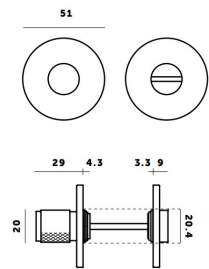

Buster & Punch Knurled Pattern Bathroom Turn & Release Set - Smoked Bronze

Product Images

Description

- Buster & Punch knurled pattern bathroom turn & release set.
- Designed for use in bathrooms, WC's shower rooms or for privacy on bedroom doors.
- Suitable for residential use.
- Slim 4mm thick rose.

Dimensions

- Rose - 51mm x 4mm
- Knob diameter - 20mm
- 5mm x 5mm square - UK Standard.
- Suits doors 35mm - 44mm thick.

Fixings

- Supplied with face fix wood screws

Usage

- Suitable for residential use

Unit Of Sale

- Set - (Thumb turn & release).

Products in this set

48305.1 - Buster & Punch Knurled Design Bathroom Turn & Release Set - Smoked Bronze