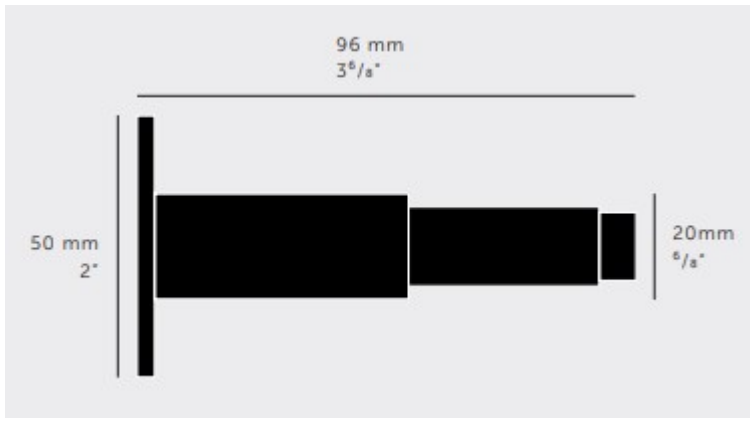

## Buster & Punch Knurled Pattern Wall Mounted Door Stop - 96mm Projection - Satin Stainless Steel

### Dimensions

- 96mm projection.
- 50mm diameter rose.