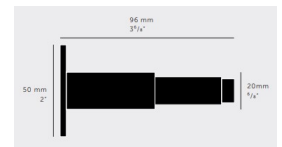

Buster & Punch Knurled Pattern Wall Mounted Door Stop - 96mm Projection - Satin Brass (Lacquered)

Product Images

Description

- Buster & Punch knurled pattern wall mounted door stop.
- Concealed fix.

Finish Details

- Satin Brass

Dimensions