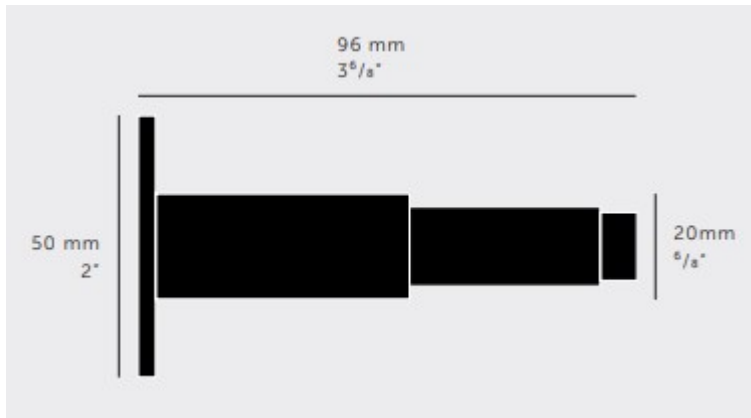

## Buster & Punch Knurled Pattern Wall Mounted Door Stop - 96mm Projection - Satin Brass (Lacquered)

### Dimensions

- 96mm projection.
- 50mm diameter rose.