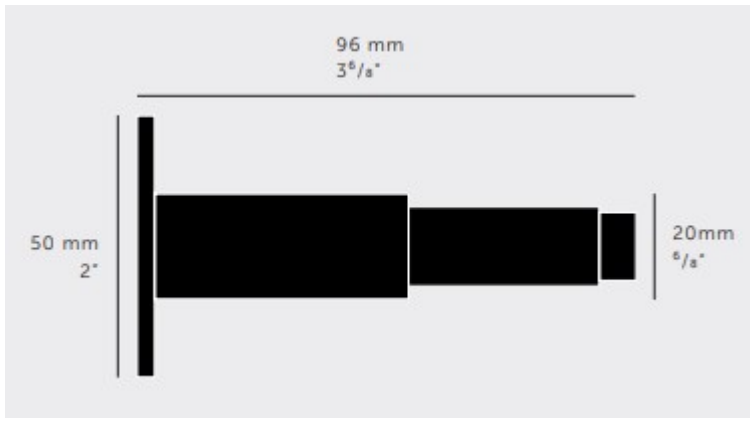

### Dimensions

- 96mm projection.
- 50mm diameter rose.