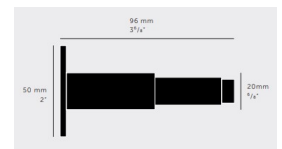

Buster & Punch Knurled Pattern Wall Mounted Door Stop - 96mm Projection - Black

Product Images

Description

- Buster & Punch knurled pattern wall mounted door stop.
- Concealed fix.

Finish Details

- Black

Dimensions