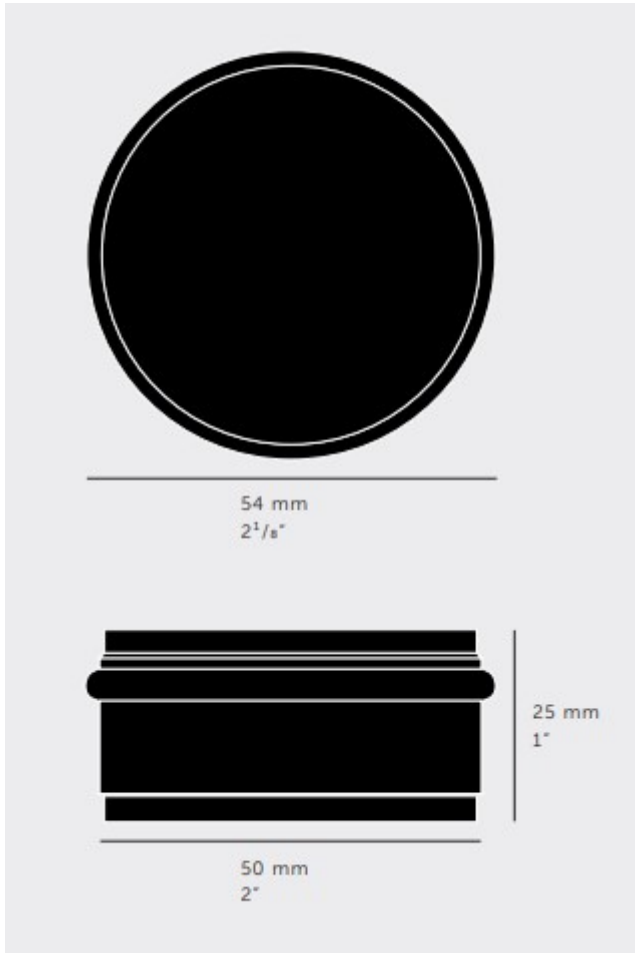

Buster & Punch Knurled Pattern Large Floor Mounted Door Stop - Satin Stainless Steel

Product Images

Description

- Buster & Punch knurled pattern large floor mounted door stop.
- Concealed fix into the floor.
- Large 54mm diameter with knurled design edge.

Finish Details

- Satin stainless steel

Dimensions

- 54mm diameter x 25mm height.

Fixings

- Fixing screw supplied

Unit Of Sale

- Each - (1 x Door Stop).

Products in this set

48311.1 - Buster & Punch Knurled Pattern Large Floor Mounted Door Stop - 54mm Diameter x 25mm Height - Satin Stainless Steel - (Each)