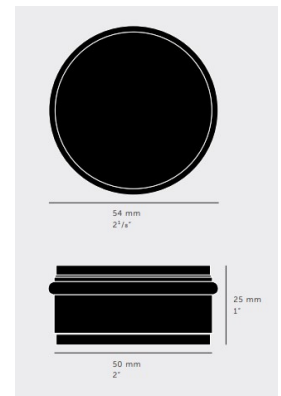

Buster & Punch Knurled Pattern Large Floor Mounted Door Stop - Satin Stainless Steel

Product Images

Description

- Buster & Punch knurled pattern large floor mounted door stop.
- Concealed fix into the floor.
- Large 54mm diameter with knurled design edge.

Finish Details

- Satin stainless steel

Dimensions

- 54mm diameter x 25mm height.

Fixings

- Fixing screw supplied

Unit Of Sale

- Each - (1 x Door Stop).

Products in this set

48311.1 - Buster & Punch Knurled Pattern Large Floor Mounted Door Stop - 54mm Diameter x 25mm Height - Satin Stainless Steel - (Each)