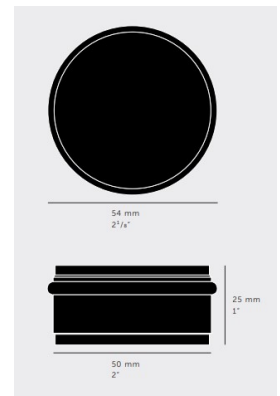

Buster & Punch Knurled Pattern Large Floor Mounted Door Stop - Satin Brass (Lacquered)

Product Images

Description

- Buster & Punch knurled pattern large floor mounted door stop.
- Concealed fix into the floor.
- Large 54mm diameter with knurled design edge.

Finish Details

- Satin Brass

Dimensions

- 54mm diameter x 25mm height.

Fixings

- Fixing screw supplied

Unit Of Sale

- Each - (1 x Door Stop).

Products in this set

48312.1 - Buster & Punch Knurled Pattern Large Floor Mounted Door Stop - 54mm Diameter x 25mm Height - Satin Brass (Lacquered) - (Each)