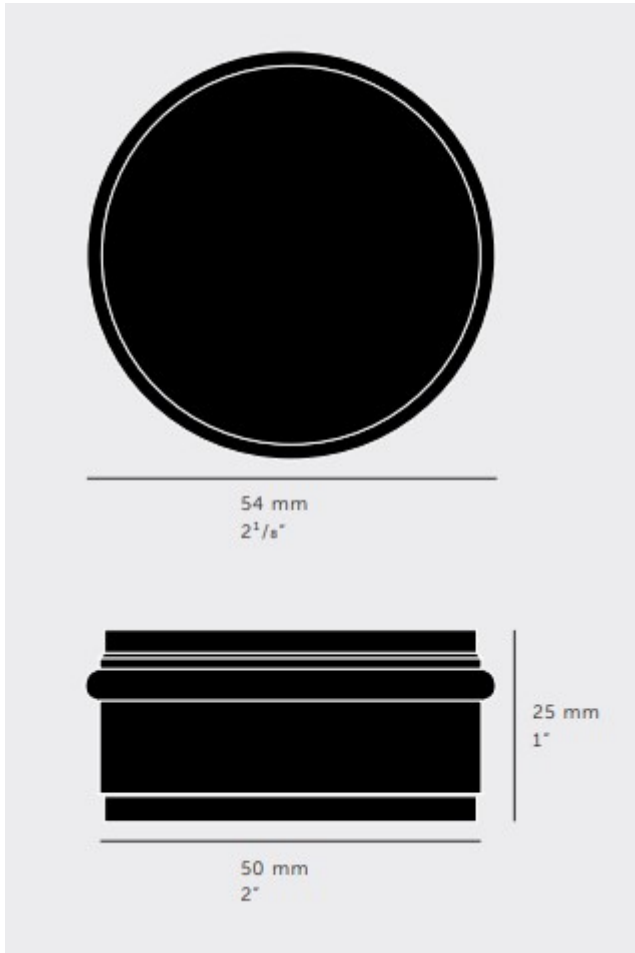

Buster & Punch Knurled Pattern Large Floor Mounted Door Stop - Satin Brass (Lacquered)

Product Images

Description

- Buster & Punch knurled pattern large floor mounted door stop.
- Concealed fix into the floor.
- Large 54mm diameter with knurled design edge.

Finish Details

- Satin Brass

Dimensions

- 54mm diameter x 25mm height.

Fixings

- Fixing screw supplied

Unit Of Sale

- Each - (1 x Door Stop).

Products in this set

48312.1 - Buster & Punch Knurled Pattern Large Floor Mounted Door Stop - 54mm Diameter x 25mm Height - Satin Brass (Lacquered) - (Each)