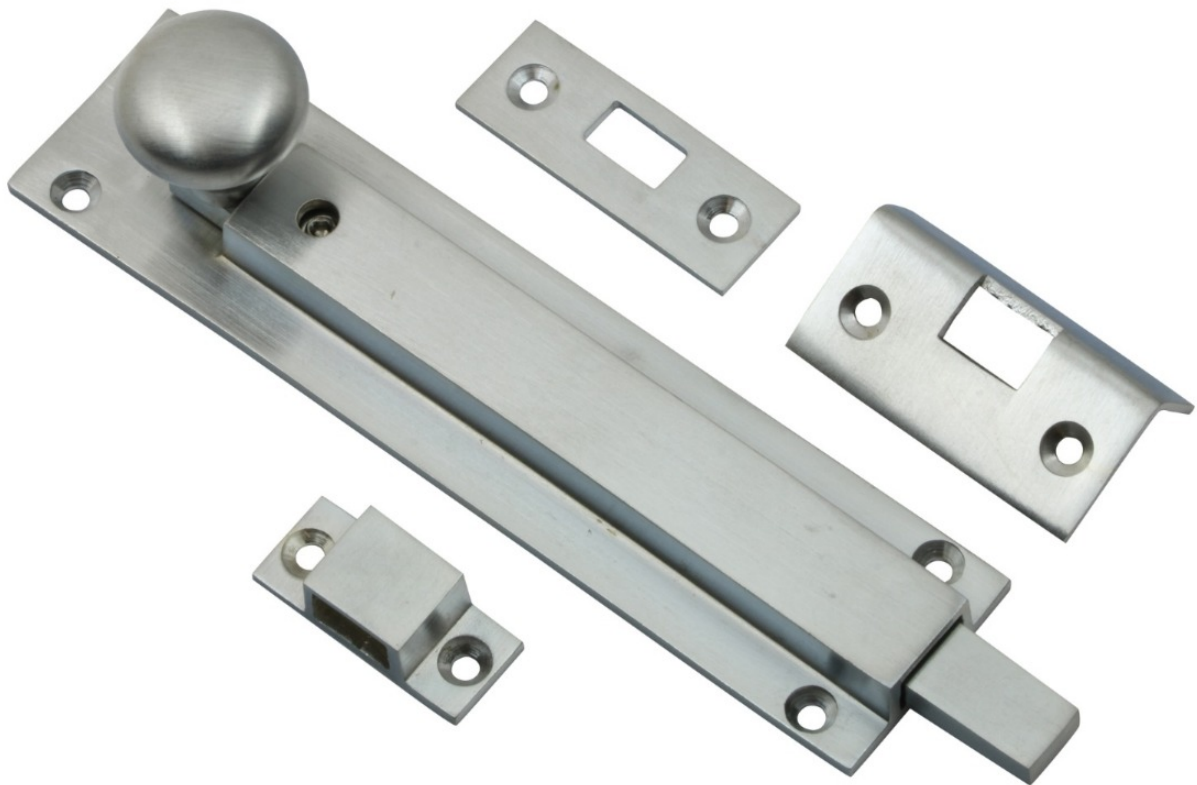

## Locking Pattern Straight Design Door Bolt - Satin Chrome

## Description

---

- Locking pattern straight design door bolt
- Grub screw locking for additional security (supplied with allen key)
- Designed for use on French windows (patio doors), front doors, back doors and cupboards
- Suitable for inward or outward opening door (supplied with 3 x fixing plates)

### Finish

- Satin Chrome

### Dimensions

	Length	Width	Flat Keep	Angle Keep
48316.1	152mmmm	36mm	18mm x 50mm	25mm x 50mm