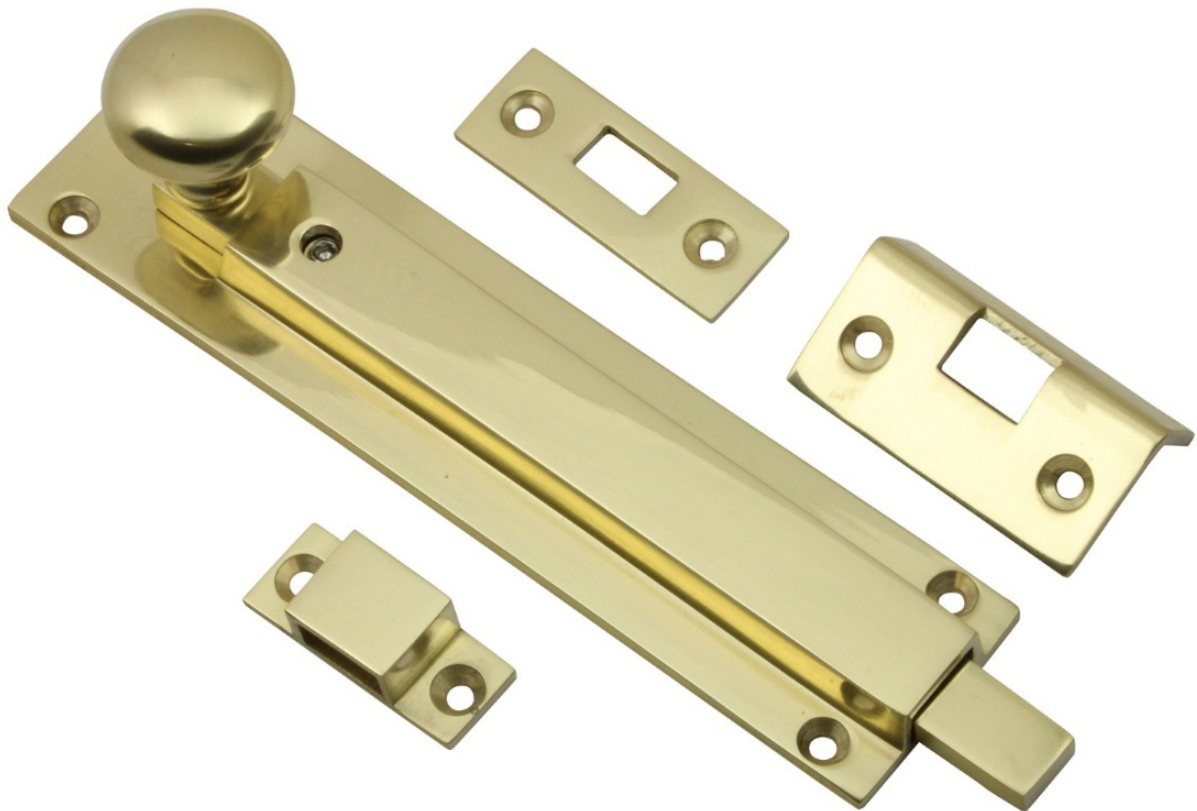

Locking Pattern Straight Design Door Bolt - Polished Brass (Lacquered)

Product Images

Description

- Locking pattern straight design door bolt
- Grub screw locking for additional security (supplied with allen key)
- Designed for use on French windows (patio doors), front doors, back doors and cupboards
- Suitable for inward or outward opening door (supplied with 3 x fixing plates)

Finish

- Polished Brass

Dimensions

	Length	Width	Flat Keep	Angle Keep
48317.1	152mmmm	36mm	18mm x 50mm	25mm x 50mm

Important Info Before You Buy

- sold individually
- Grub screw locking for additional security (supplied with allen key)

Products in this set

48317.1 - Locking Pattern Straight Design Door Bolt - Polished Brass (Lacquered)