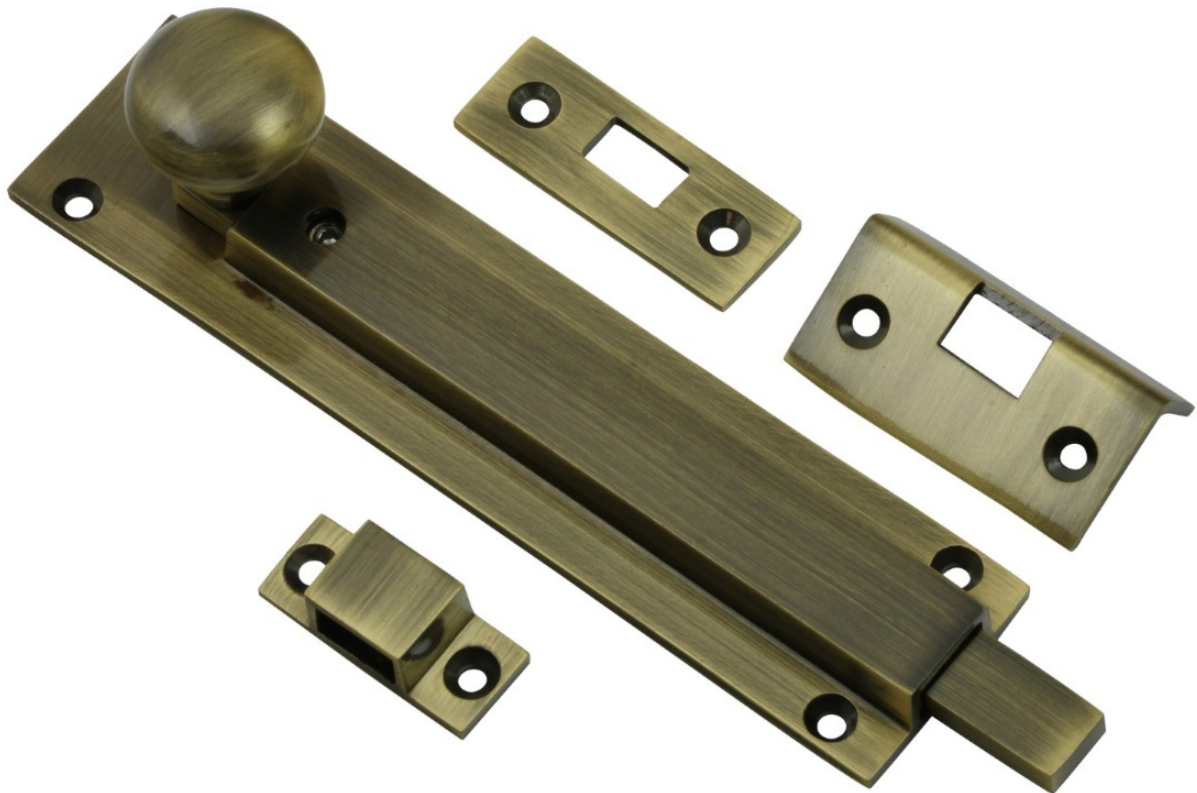

Locking Pattern Straight Design Door Bolt - Antique Brass

Product Images

Description

- Locking pattern straight design door bolt
- Grub screw locking for additional security (supplied with allen key)
- Designed for use on French windows (patio doors), front doors, back doors and cupboards
- Suitable for inward or outward opening door (supplied with 3 x fixing plates)

Finish

- Antique Brass

Dimensions

	Length	Width	Flat Keep	Angle Keep
48318.1	152mmmm	36mm	18mm x 50mm	25mm x 50mm

Important Info Before You Buy

- sold individually
- Grub screw locking for additional security (supplied with allen key)

Products in this set

48318.1 - Locking Pattern Straight Design Door Bolt - Antique Brass (Lacquered)